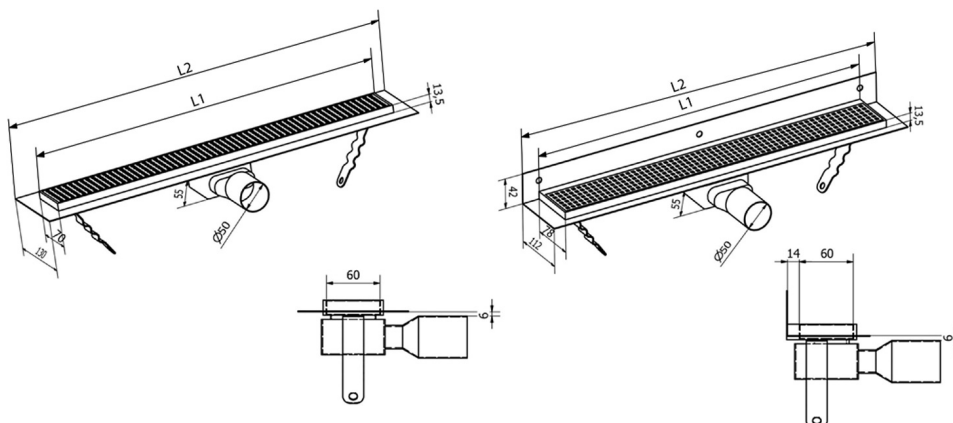

MANUS ONDA stainless steel floor drain with grate, wall-mounted, L-1150, DN50, black matt

Order code: GMO27B

Size

Length: 1150 mm
Width: 112 mm
Height: 55 mm

Properties

Colour: Black
Material: Stainless steel
Warranty: 2 years

Technical sheet

Instalační rozměry							
L1 (mm)	590	690	790	890	990	1 090	1 190
L2 (mm)	650	750	850	950	1 050	1 150	1 250