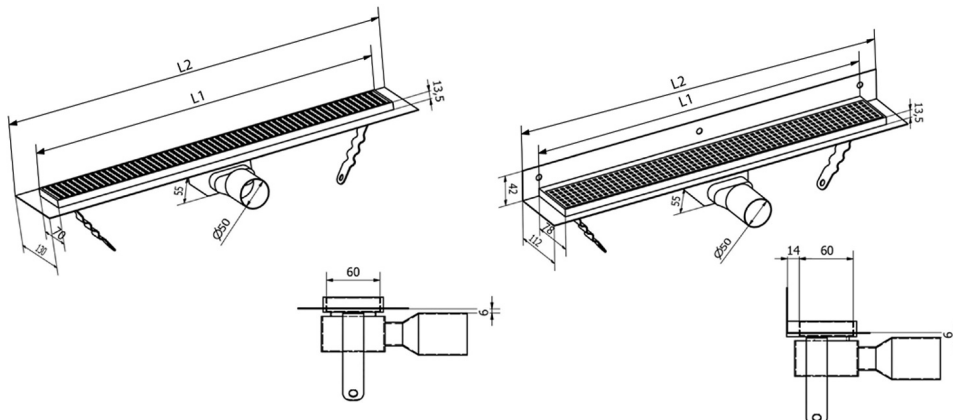

MANUS ONDA stainless steel floor drain with grate, wall-mounted, L-1050, DN50, black matt

Order code: GMO26B

Size

Length: 1050 mm
Width: 112 mm
Height: 55 mm

Properties

Colour: Black
Material: Stainless steel
Warranty: 2 years

Technical sheet

Instalační rozměry							
L1 (mm)	590	690	790	890	990	1 090	1 190
L2 (mm)	650	750	850	950	1 050	1 150	1 250