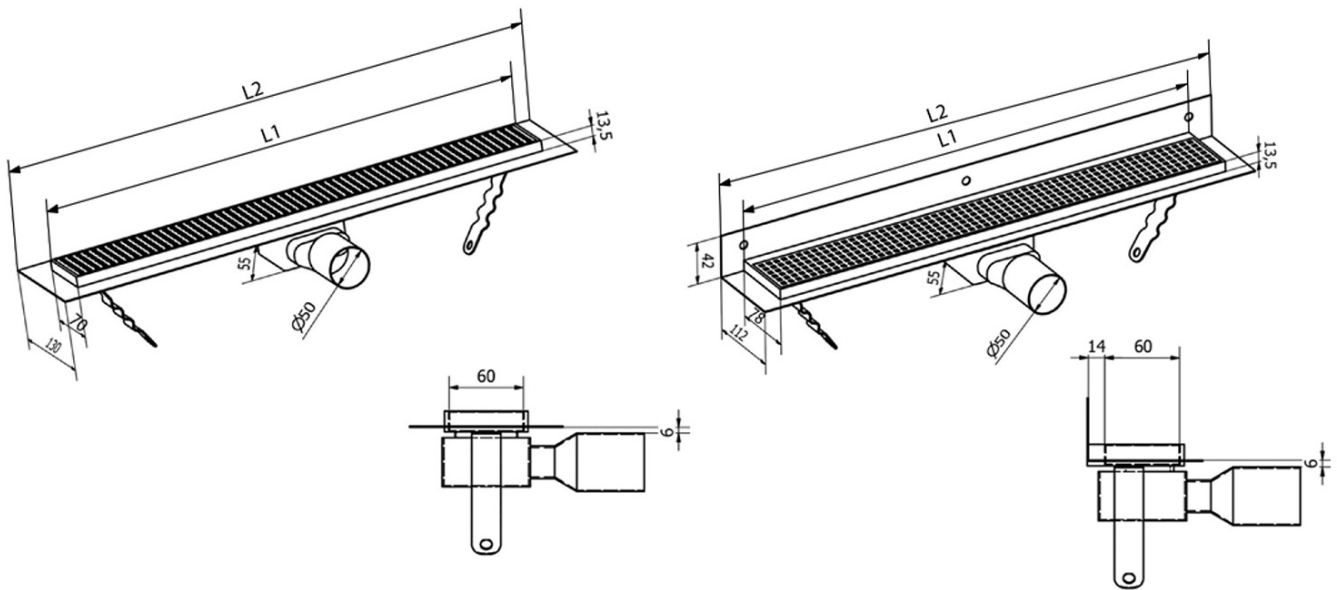

MANUS ONDA stainless steel floor drain with grate, wall-mounted, L-950, DN50, black matt

Order code: GMO25B

Basic information

Brand: Gelco
Series: MANUS

Size

Length: 950 mm
Width: 112 mm
Height: 55 mm

Properties

Colour: Black
Material: Stainless steel
Installation: Against the wall - grate
Waste diameter: 50 mm
Shower channel length from: 950 mm
Shower channel length to: 950 mm
Weight / Piece: 2.825 kg
Packaging: 1 Piece
Warranty: 2 years

Spare parts

MANUS rubber seal O-ring (Order code: NDGM1)
MANUS - waste trap for Manus (Order code: NDGM2)
MANUS - rubber stopper (Order code: NDGM3)

Technical sheet

Instalační rozměry							
L1 (mm)	590	690	790	890	990	1 090	1 190
L2 (mm)	650	750	850	950	1 050	1 150	1 250