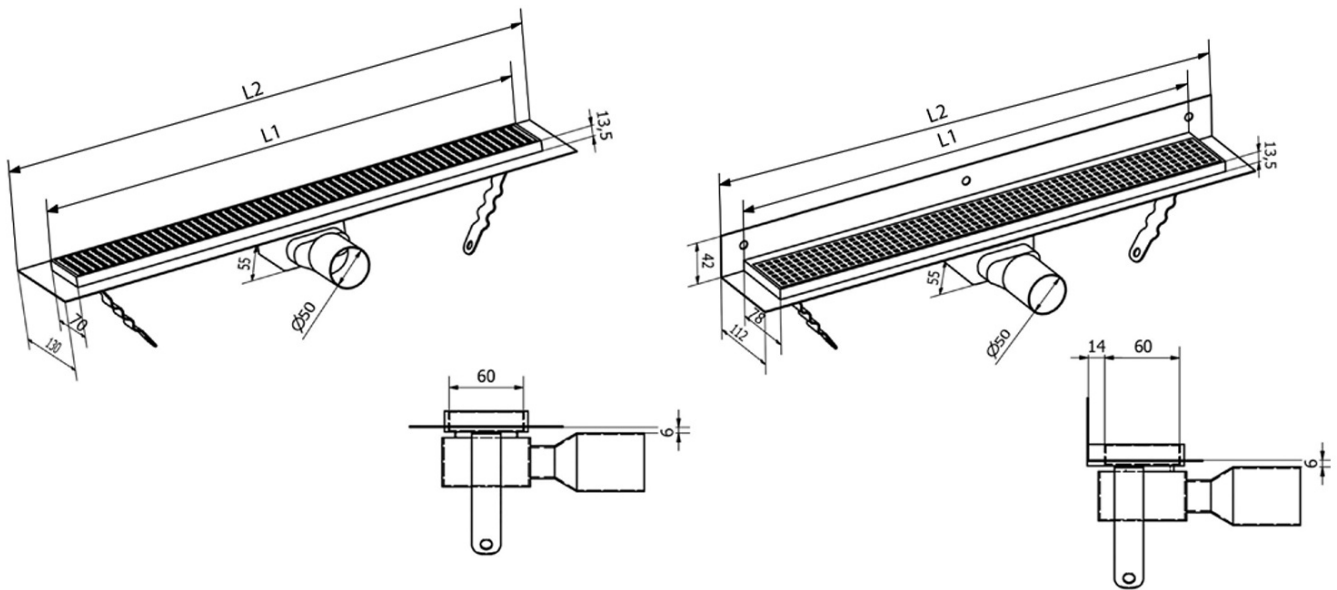

MANUS ONDA stainless steel floor drain with grate, wall-mounted, L-950, DN50, black matt

Order code: GMO25B

Basic information

Brand: Gelco
Series: MANUS

Size

Length: 950 mm
Width: 112 mm
Height: 55 mm

Properties

Colour: Black
Material: Stainless steel
Installation: Against the wall - grate
Waste diameter: 50 mm
Shower channel length from: 950 mm
Shower channel length to: 950 mm
Weight / Piece: 2.825 kg
Packaging: 1 Piece
Warranty: 2 years

Spare parts

MANUS rubber seal O-ring (Order code: NDGM1)
MANUS siphon for floor drains (Order code: NDGM2)
MANUS - rubber stopper (Order code: NDGM3)

Technical sheet

Instalační rozměry							
L1 (mm)	590	690	790	890	990	1 090	1 190
L2 (mm)	650	750	850	950	1 050	1 150	1 250