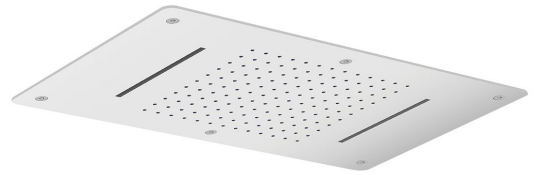

## Ceiling mounted shower 2x waterfall, 700x380mm, polished stainless steel

Order code: MS343

### Size

Width: 700 mm  
 Height: 40 mm  
 Depth: 380 mm

### Properties

Colour: Stainless steel polished  
 Material: Stainless steel  
 Warranty: 2 years