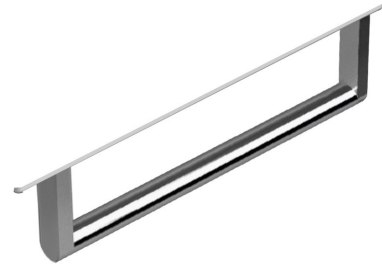

# KUBE X towel rail holder 40cm, for washbasin 9484, chrome

GSI<sup>®</sup>

Order code: PAKUBEX40

Size  
Length: 400 mm

Properties  
Colour: Chrome  
Warranty: 2 years