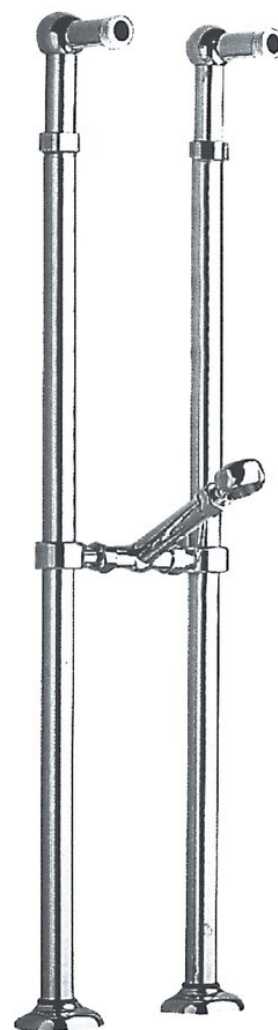

ANTEA Bath Mixer Tap Floor Connection (pair), chrome

Order code: 9841

Basic information

Brand: Sapho
Series: ANTEA

Size

Height: 800 mm

Properties

Colour: Chrome
Material: Brass
Shape: Retro
Installation: Floorstanding
Weight / Piece: 5.1 kg
Packaging: 1 Piece
Warranty: 2 years

Spare parts

Mounting kit for mixer tap 9841, chrome (Order code: ND9841-1)

Technical sheet