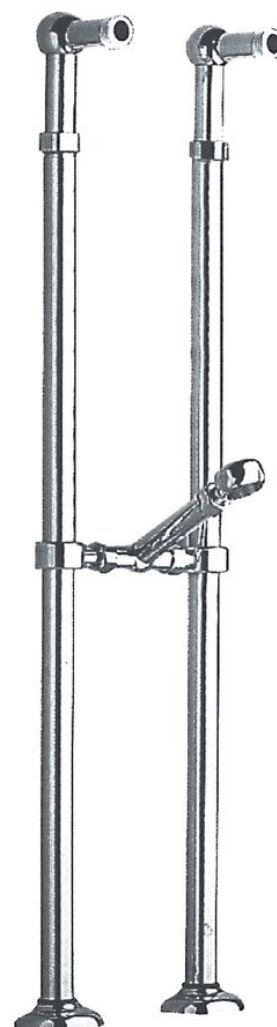

ANTEA Bath Mixer Tap Floor Connection (pair), chrome

Order code: 9841

Basic information

Brand: Sapho
Series: ANTEA

Size

Height: 800 mm

Properties

Colour: Chrome
Material: Brass
Shape: Retro
Installation: Floorstanding
Weight / Piece: 5.1 kg
Packaging: 1 Piece
Warranty: 2 years

Spare parts

Mounting kit for mixer tap 9841, chrome (Order code: ND9841-1)

Technical sheet