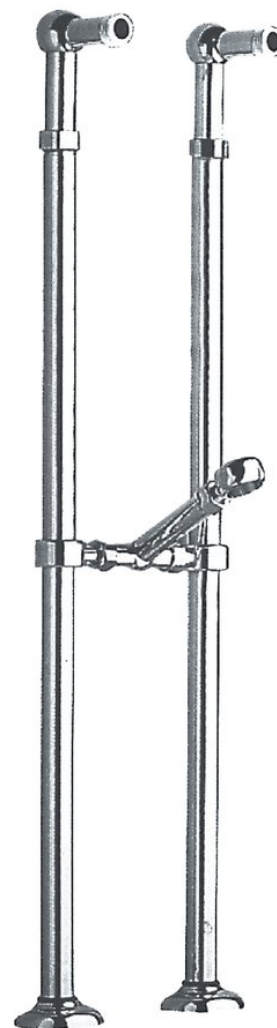

ANTEA Bath Mixer Tap Floor Connection (pair), chrome

Order code: 9841

Basic information

Brand: Sapho
Series: ANTEA

Size

Height: 800 mm

Properties

Colour: Chrome
Material: Brass
Shape: Retro
Installation: Floorstanding
Weight / Piece: 5.1 kg
Packaging: 1 Piece
Warranty: 2 years

Spare parts

Mounting kit for mixer tap 9841, chrome (Order code: ND9841-1)

Technical sheet