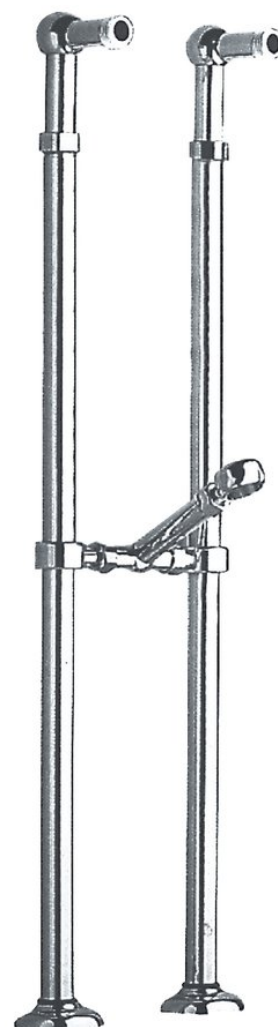

## ANTEA Bath Mixer Tap Floor Connection (pair), chrome

Order code: 9841

### Basic information

Brand: Sapho  
Series: ANTEA

### Size

Height: 800 mm

### Properties

Colour: Chrome  
Material: Brass  
Shape: Retro  
Installation: Floorstanding  
Weight / Piece: 5.1 kg  
Packaging: 1 Piece  
Warranty: 2 years