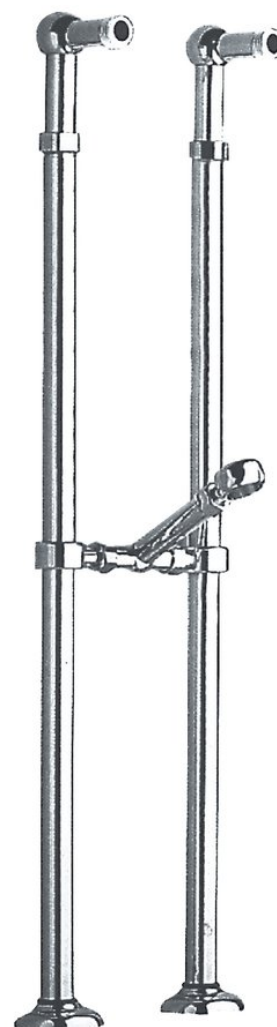

## ANTEA Bath Mixer Tap Floor Connection (pair), chrome

**Order code:** 9841

### Basic information

**Brand:** Sapho  
**Series:** ANTEA

### Size

**Height:** 800 mm

### Properties

**Colour:** Chrome  
**Material:** Brass  
**Shape:** Retro  
**Installation:** Floorstanding  
**Weight / Piece:** 5.1 kg  
**Packaging:** 1 Piece  
**Warranty:** 2 years