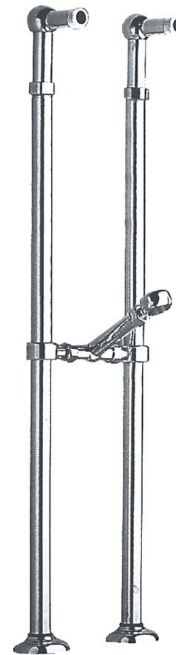

ANTEA Bath Mixer Tap Floor Connection (pair), chrome

Order code: 9841

Size

Height: 800 mm

Properties

Colour: Chrome

Material: Brass

Warranty: 2 years