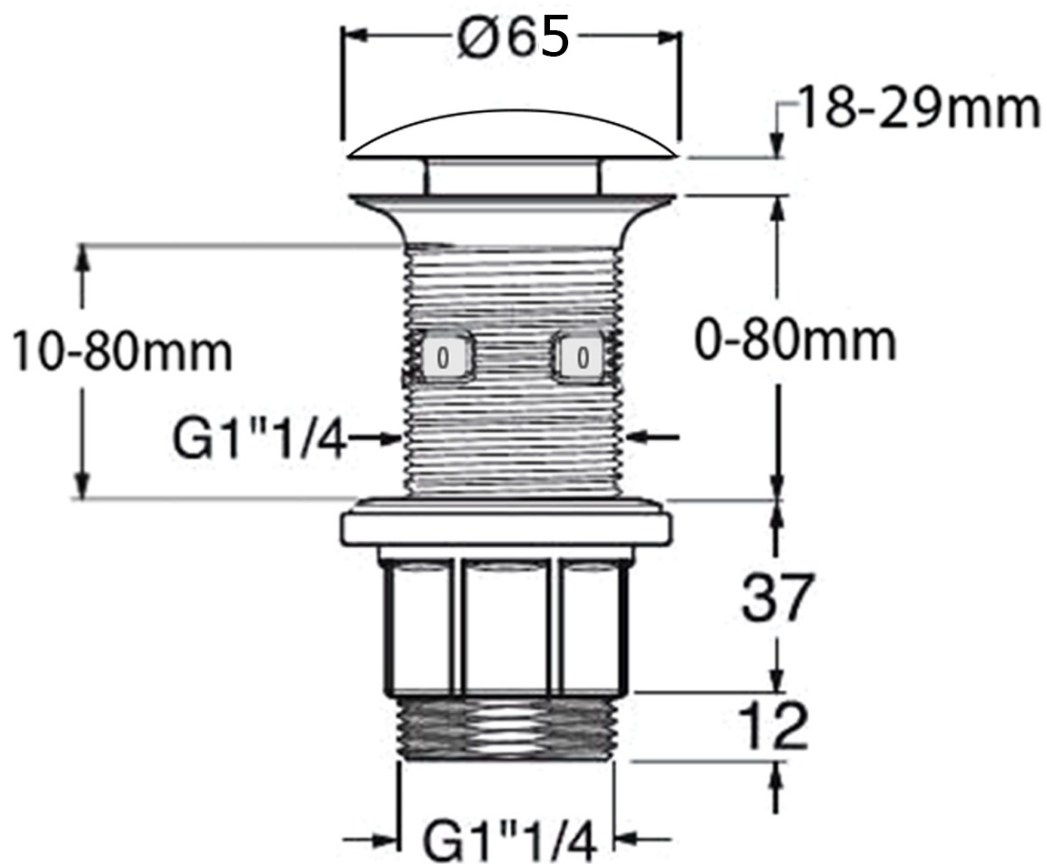

FORMIGO top counter concrete washbasin including waste, 60x40cm, gold

Order code: FG121X

Basic information

Brand: Sapho
Series: FORMIGO

Size

Width: 600 mm
Height: 145 mm
Depth: 400 mm

Properties

Colour: Gold
Material: Concrete
Installation: Freestanding
Type of washbasin: Countertop washbasin
Tap hole: Without tap hole
Overflow: No
Shape: Oval/Ellipse
Package contains: Waste
Weight / Piece: 10.341 kg
Packaging: 1 Piece
Warranty: 2 years

Technical sheet

FORMIGO top counter concrete washbasin including waste, 60x40cm, gold