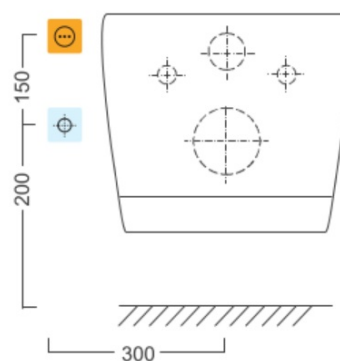

Option B

-  Electrical outlet
-  Cold water connection

USPA LUX Electronic Bidet Toilet Seat with Remote Control