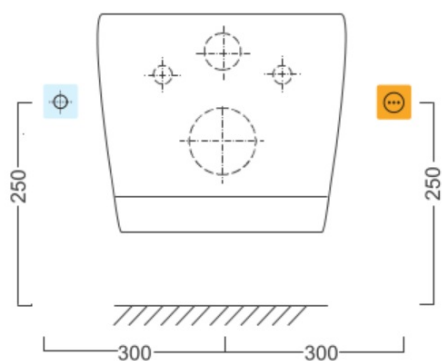

Option B

-  Electrical outlet
-  Cold water connection

USPA LUX Electronic Bidet Toilet Seat with Remote Control