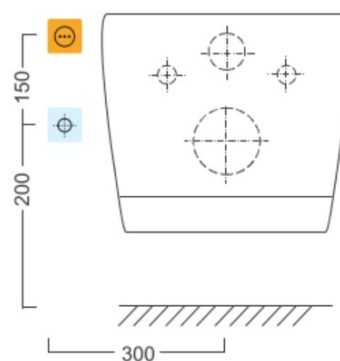

USPA LUX Electronic Bidet Toilet Seat with Remote Control

Technical sheet

Option A

Option B

-  Electrical outlet
-  Cold water connection

USPA LUX Electronic Bidet Toilet Seat with Remote Control