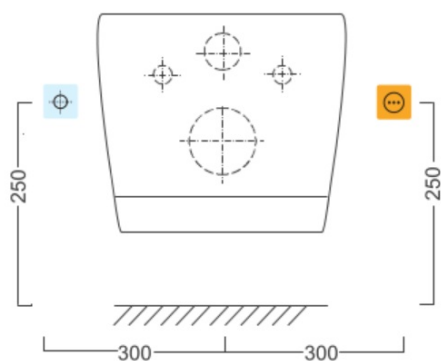

USPA LUX Electronic Bidet Toilet Seat with Remote Control

Technical sheet

Option A

Option B

-  Electrical outlet
-  Cold water connection

USPA LUX Electronic Bidet Toilet Seat with Remote Control