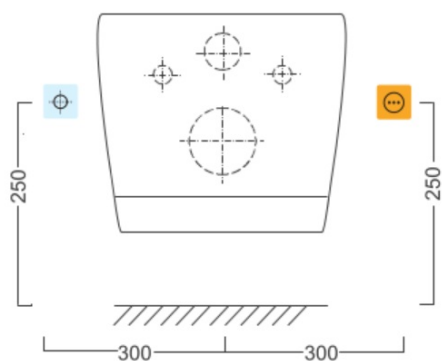

USPA LUX Electronic Bidet Toilet Seat with Remote Control

Technical sheet

Option A

Option B

-  Electrical outlet
-  Cold water connection

USPA LUX Electronic Bidet Toilet Seat with Remote Control