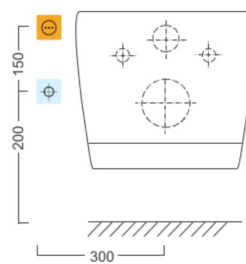

## USPA LUX Electronic Bidet Toilet Seat with Remote Control

**Order code:** UB-6635RU

**Size**

Width: 388 mm

Depth: 504 mm

**Properties**

Colour: White

Material: Polypropylen

### Technical sheet

Option A

Option B

-  Electrical outlet
-  Cold water connection