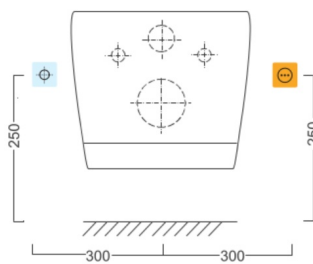

Technical sheet

Option A