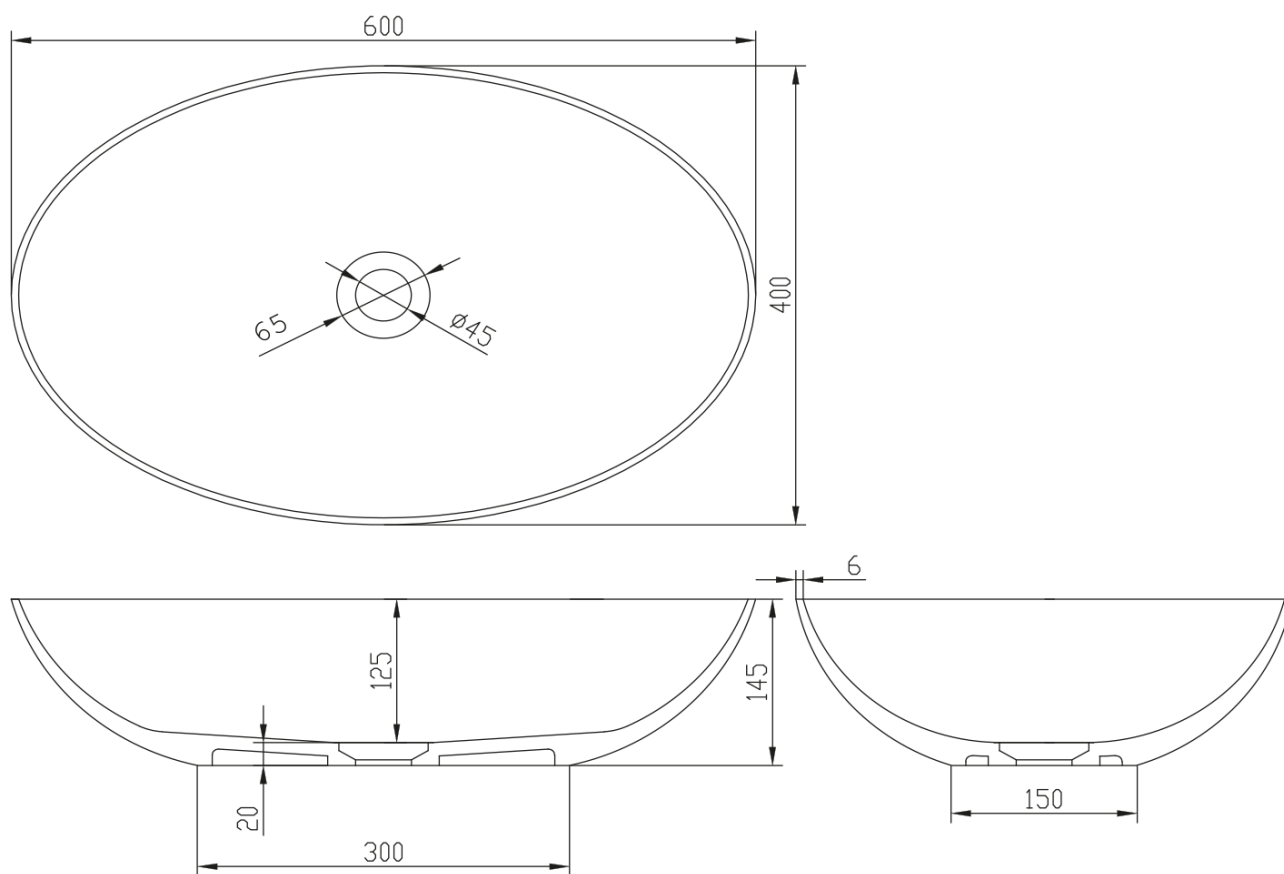

FORMIGO top counter concrete washbasin including waste, 60x40cm, dark brown

Order code: FG024

Basic information

Brand: Sapho
Series: FORMIGO

Size

Width: 600 mm
Height: 145 mm
Depth: 400 mm

Properties

Colour: Brown
Material: Concrete
Installation: Freestanding
Type of washbasin: Countertop washbasin
Tap hole: Without tap hole
Overflow: No
Shape: Oval/Ellipse
Package contains: Waste
Weight / Piece: 10.341 kg
Packaging: 1 Piece
Warranty: 2 years

FORMIGO top counter concrete washbasin including waste, 60x40cm, dark brown

Technical sheet

FORMIGO top counter concrete washbasin including waste, 60x40cm, dark brown

 **SAPHO**