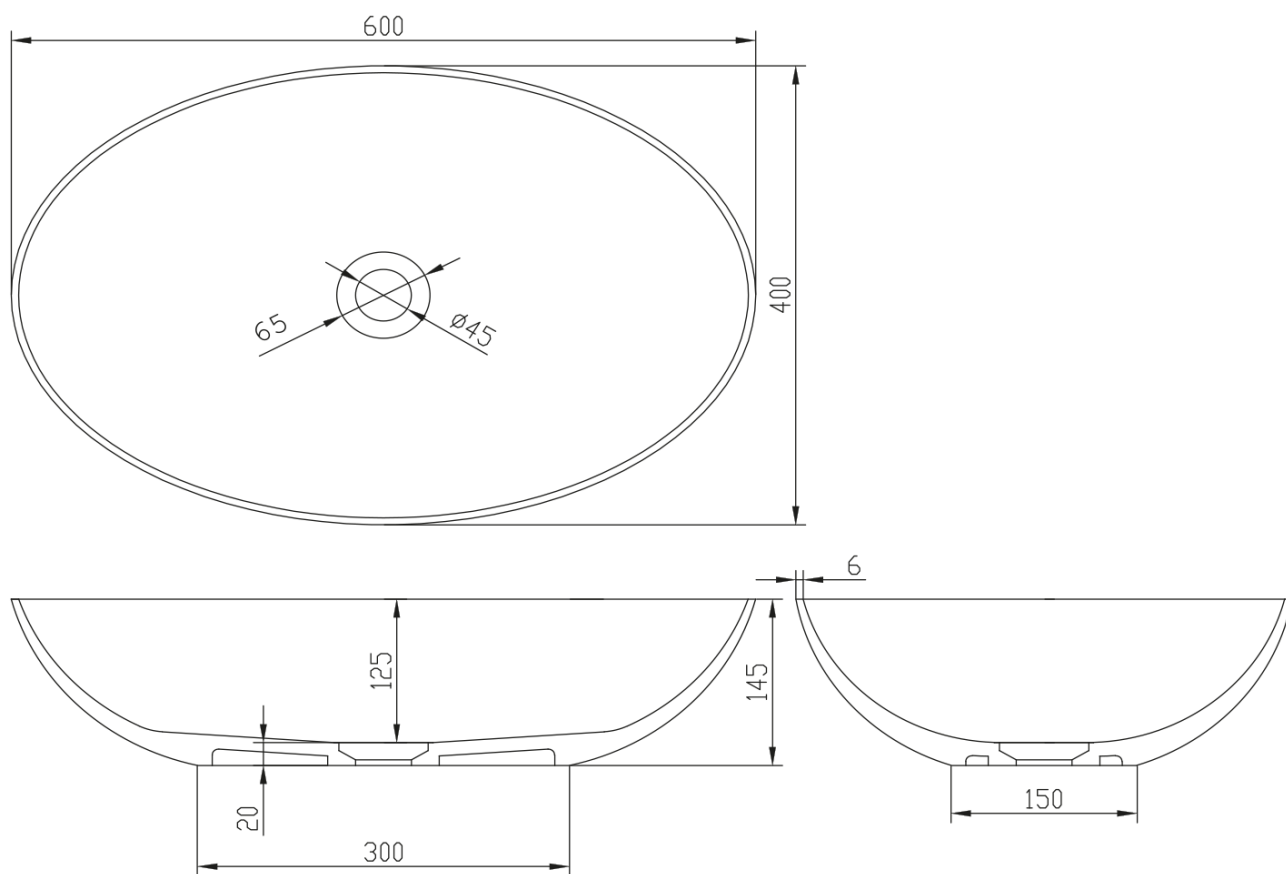

FORMIGO top counter concrete washbasin including waste, 60x40cm, dark brown

Order code: FG024

Basic information

Brand: Sapho
Series: FORMIGO

Size

Width: 600 mm
Height: 145 mm
Depth: 400 mm

Properties

Colour: Brown
Material: Concrete
Installation: Freestanding
Type of washbasin: Countertop washbasin
Tap hole: Without tap hole
Overflow: No
Shape: Oval/Ellipse
Package contains: Waste
Weight / Piece: 10.341 kg
Packaging: 1 Piece
Warranty: 2 years

FORMIGO top counter concrete washbasin including waste, 60x40cm, dark brown

Technical sheet

FORMIGO top counter concrete washbasin including waste, 60x40cm, dark brown

 **SAPHO**