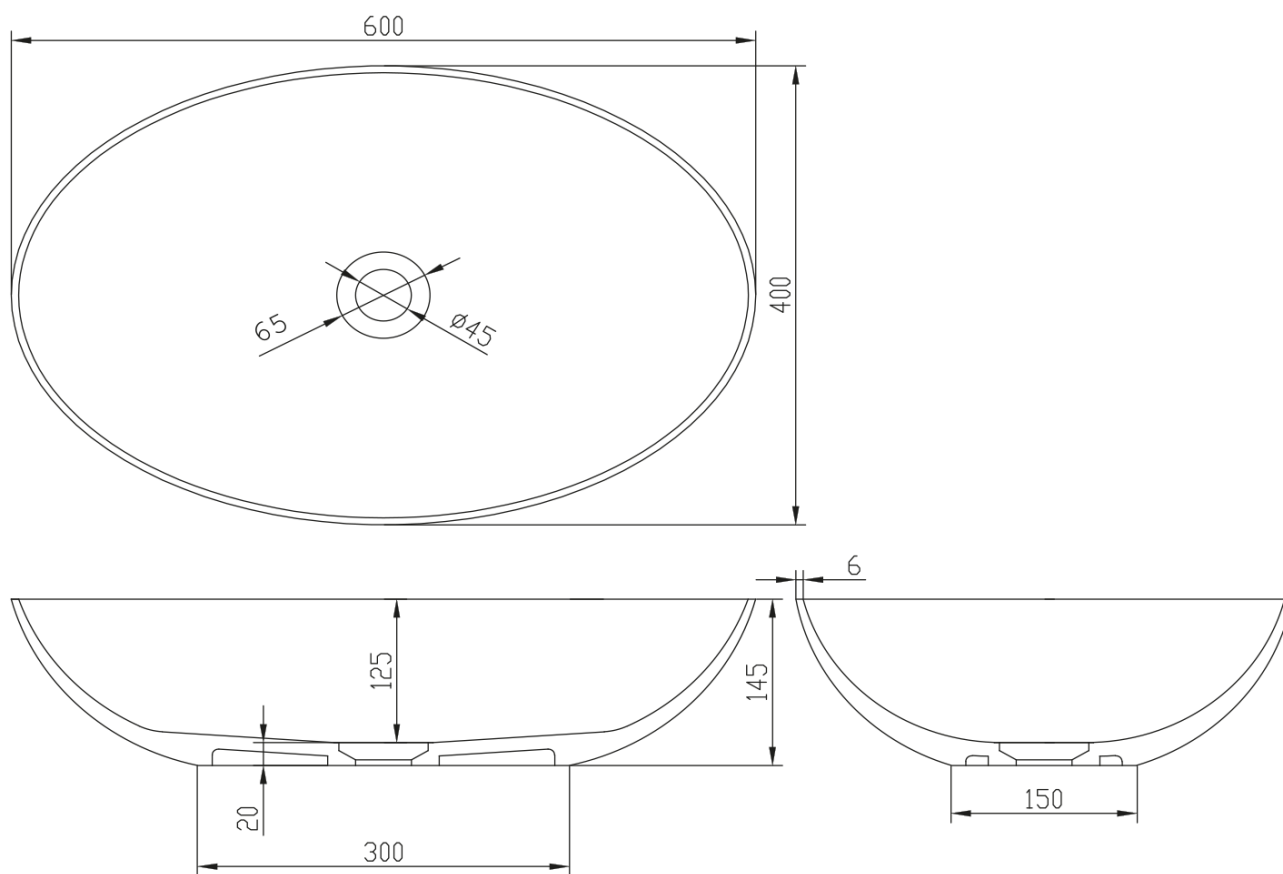

FORMIGO top counter concrete washbasin including waste, 60x40cm, dark brown

Order code: FG024

Basic information

Brand: Sapho
Series: FORMIGO

Size

Width: 600 mm
Height: 145 mm
Depth: 400 mm

Properties

Colour: Brown
Material: Concrete
Installation: Freestanding
Type of washbasin: Countertop washbasin
Tap hole: Without tap hole
Overflow: No
Shape: Oval/Ellipse
Package contains: Waste
Weight / Piece: 10.341 kg
Packaging: 1 Piece
Warranty: 2 years

FORMIGO top counter concrete washbasin including waste, 60x40cm, dark brown

Technical sheet

FORMIGO top counter concrete washbasin including waste, 60x40cm, dark brown

 **SAPHO**