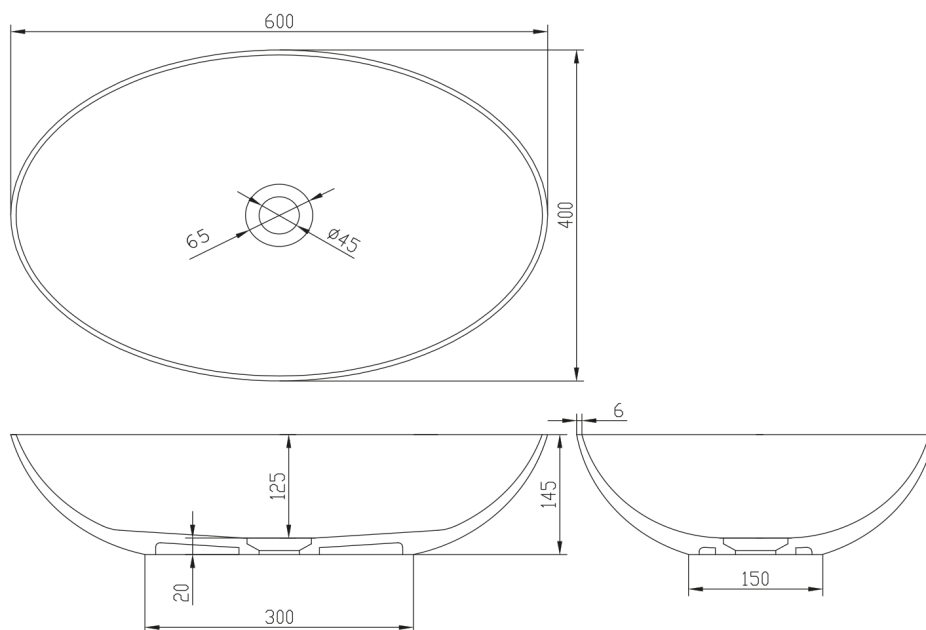

## Size

Width: 600 mm

Height: 145 mm

Depth: 400 mm

## Technical sheet

FORMIGO top counter concrete washbasin including waste, 60x40cm, dark brown