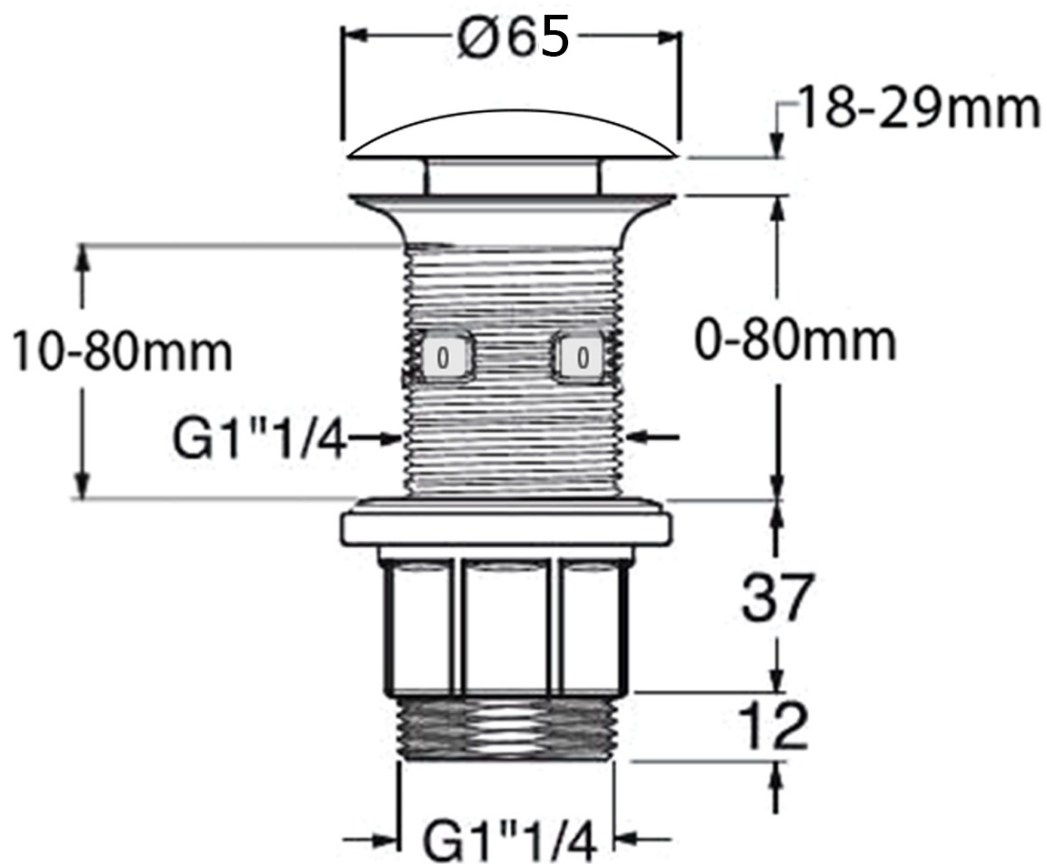

FORMIGO top counter concrete washbasin including waste, Ø 39cm, dark brown

Order code: FG034

Basic information

Brand: Sapho
Series: FORMIGO

Size

Diameter: 390 mm
Width: 390 mm
Height: 140 mm
Depth: 390 mm

Properties

Colour: Brown
Material: Concrete
Installation: Freestanding
Type of washbasin: Countertop washbasin
Tap hole: Without tap hole
Overflow: No
Shape: Circle
Package contains: Waste
Weight / Piece: 5.8 kg
Packaging: 1 Piece
Warranty: 2 years

Technical sheet

FORMIGO top counter concrete washbasin including
waste, Ø 39cm, dark brown