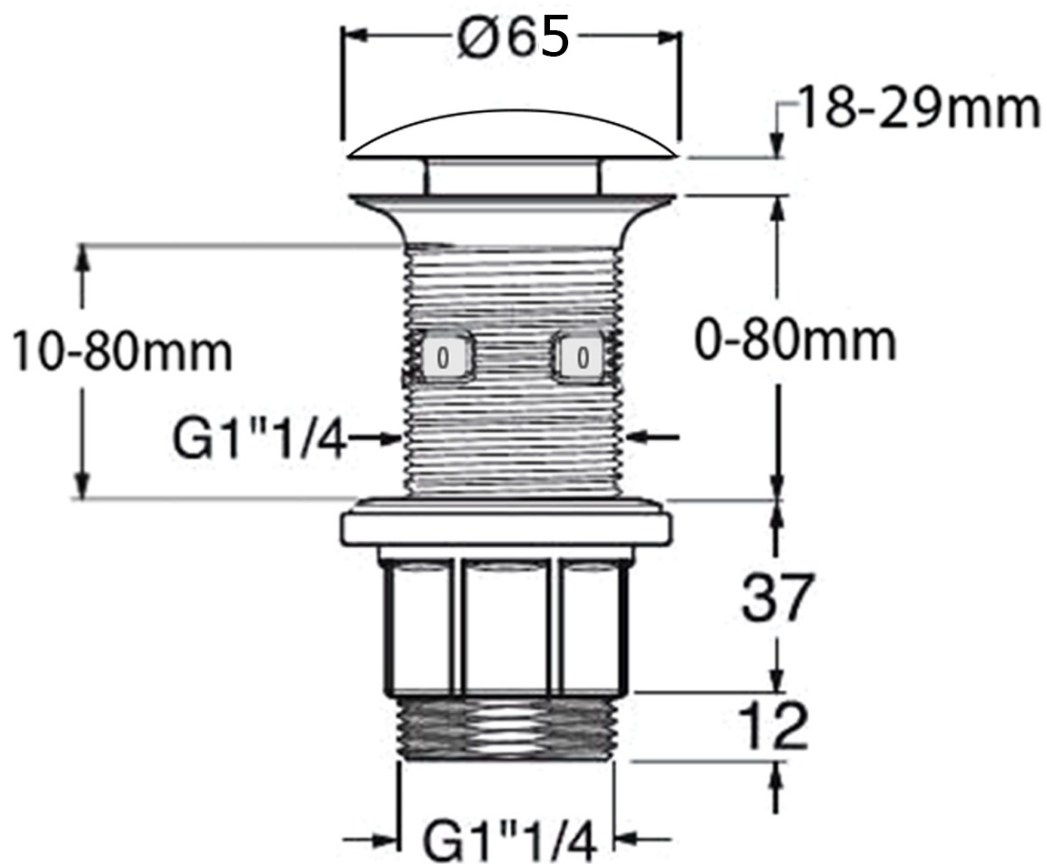

FORMIGO top counter concrete washbasin including waste, Ø 39cm, dark brown

Order code: FG034

Basic information

Brand: Sapho
Series: FORMIGO

Size

Diameter: 390 mm
Width: 390 mm
Height: 140 mm
Depth: 390 mm

Properties

Colour: Brown
Material: Concrete
Installation: Freestanding
Type of washbasin: Countertop washbasin
Tap hole: Without tap hole
Overflow: No
Shape: Circle
Package contains: Waste
Weight / Piece: 5.8 kg
Packaging: 1 Piece
Warranty: 2 years

Technical sheet

FORMIGO top counter concrete washbasin including waste, Ø 39cm, dark brown