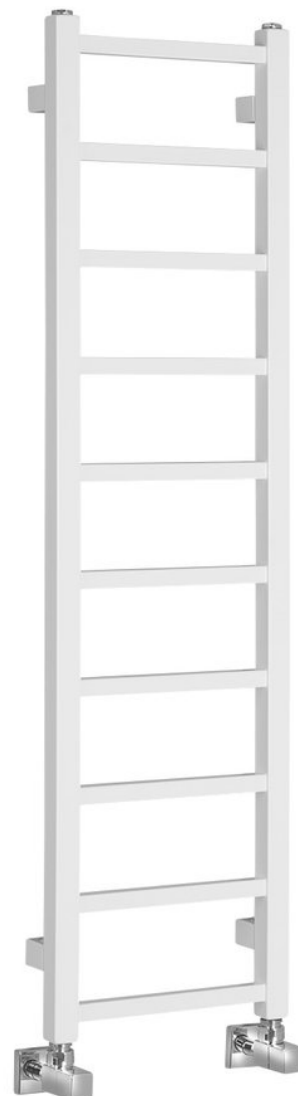

Order code: IR440

**Basic information**

Brand: Sapho  
Series: METRO LIGHT

**Size**

Width: 300 mm  
Height: 1140 mm  
Volume: 2.4 l

**Properties**

Colour: White  
Material: Steel  
Shape: H-Shape  
Suggested heating element: 200 W  
Heating type: Electric Heating, Combined heating - Electric/Central, Central heating  
Connection centers: 270 mm  
Output: 211 W  
Temperature gradient: 75/65/20 °C  
Weight / Piece: 4.9 kg  
Packaging: 1 Piece  
Warranty: 2 years

**Spare parts**

Bathroom radiator venting plug G1/2" metal (Order code: 26169)

Technical sheet