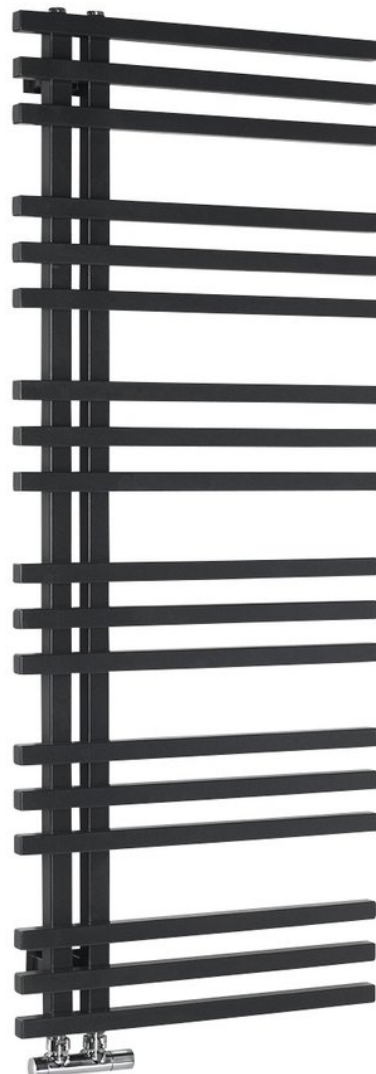

Order code: IR702

Basic information

Brand: Sapho
Series: SOPHINA

Size

Width: 600 mm
Height: 1215 mm
Volume: 6.9 l

Properties

Colour: Black matt
Material: Steel
Shape: Design, E-Shape
Installation: 180° rotatable
Suggested heating element: 600 W
Heating type: Electric Heating, Combined heating - Electric/Central, Central heating

Connection with 50 mm centers: Asymmetric (Side)

Connection centers: 50 mm

Output: 623 W

Temperature gradient: 75/65/20 °C

Weight / Piece: 25.8 kg

Packaging: 1 Piece

Warranty: 2 years

Spare parts

Bathroom radiator venting plug G1/2" metal (Order code: 26169)

Technical sheet