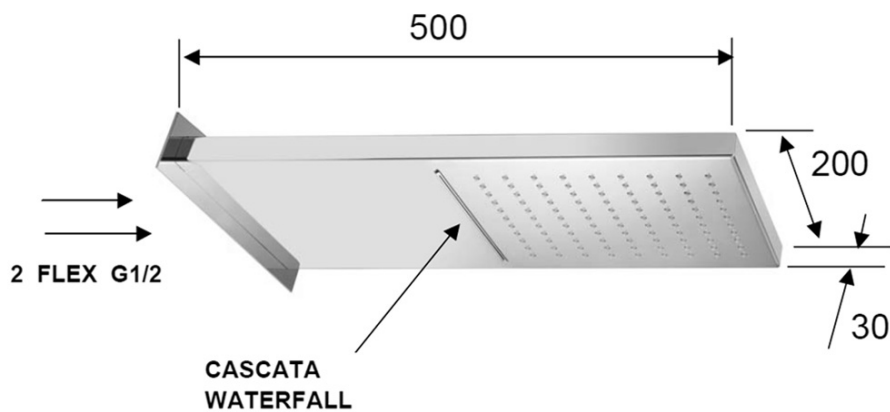

KIMURA Concealed Shower Set with Thermostatic Mixer Tap, box, 3 Outlets, Chrome

Order code: KU383-21

Basic information

Brand: Sapho
Series: KIMURA

Properties

Colour: Chrome
Material: Brass
Shape: Square
Installation: Concealed
Type of control: Thermostat
Type of diverter: Rotary
Shower functions: Rain, Waterfall
Equipment: AntiCalc, Anti-twist system, 3 outlets
Weight / Piece: 11.0 kg
Packaging: 5 Piece
Warranty: 6 years

Spare parts

Switch, 3 outlets (Order code: ND1102-63-1)

Replacement Thermostatic Cartridge (Order code: KU436)

KIMURA Concealed Shower Set with Thermostatic Mixer Tap, box, 3 Outlets, Chrome

Technical sheet

KIMURA Concealed Shower Set with Thermostatic Mixer Tap, box, 3 Outlets, Chrome

pressione - pressure
portata MAX - MAX flow

1	2	3	4	5	bar
16	19	22	25	28	l/min