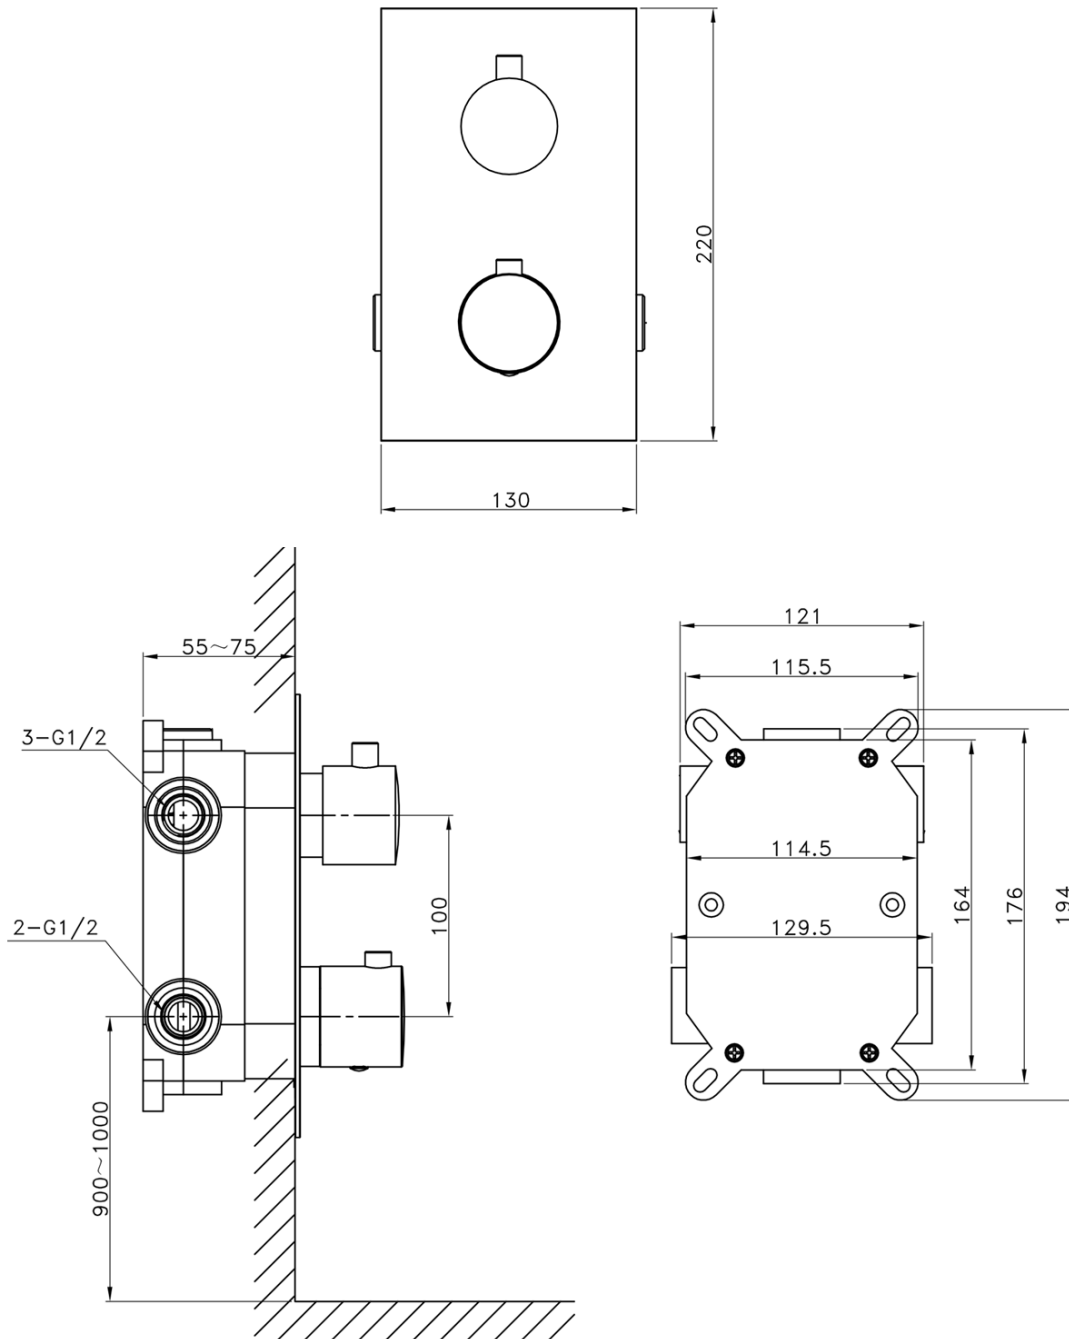

KIMURA Concealed Shower Set with Thermostatic Mixer Tap, box, 3 Outlets, Chrome

Order code: KU383-21

Basic information

Brand: Sapho
Series: KIMURA

Properties

Colour: Chrome
Material: Brass
Shape: Square
Installation: Concealed
Type of control: Thermostat
Type of diverter: Rotary
Shower functions: Rain, Waterfall
Equipment: AntiCalc, Anti-twist system, 3 outlets
Weight / Piece: 11.0 kg
Packaging: 5 Piece
Warranty: 6 years

Spare parts

Switch, 3 outlets (Order code: ND1102-63-1)

Replacement Thermostatic Cartridge (Order code: KU436)

KIMURA Concealed Shower Set with Thermostatic Mixer Tap, box, 3 Outlets, Chrome

Technical sheet

KIMURA Concealed Shower Set with Thermostatic Mixer Tap, box, 3 Outlets, Chrome

pressione - pressure
portata MAX - MAX flow

1	2	3	4	5	bar
16	19	22	25	28	l/min