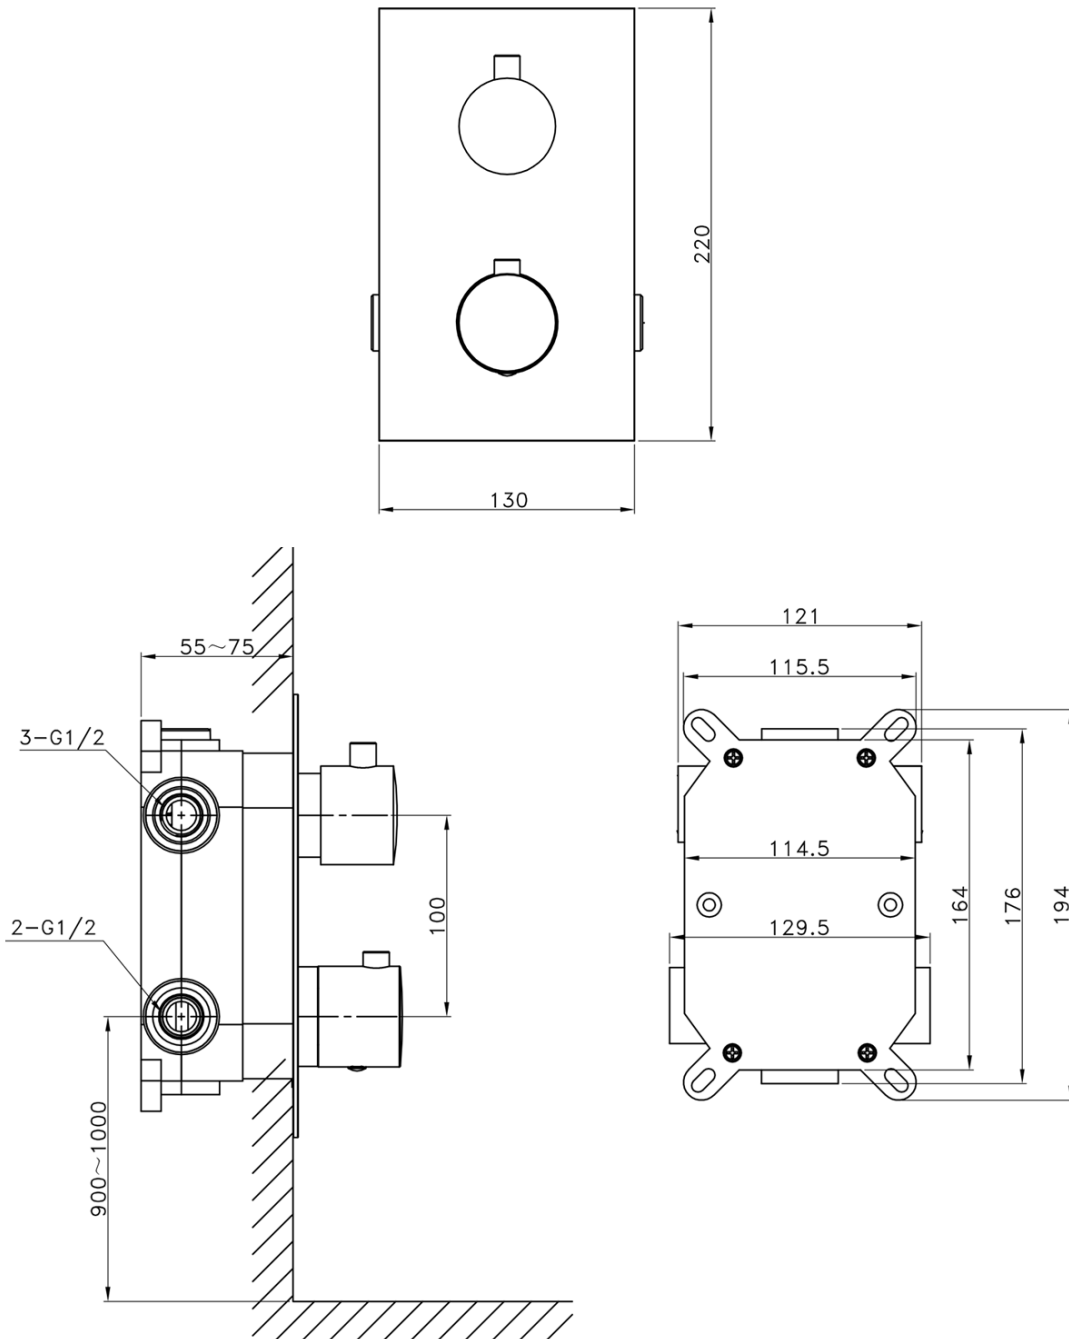

KIMURA Concealed Shower Set with Thermostatic Mixer Tap, box, 3 Outlets, Chrome

Order code: KU383-21

Basic information

Brand: Sapho
Series: KIMURA

Properties

Colour: Chrome
Material: Brass
Shape: Square
Installation: Concealed
Type of control: Thermostat
Type of diverter: Rotary
Shower functions: Rain, Waterfall
Equipment: AntiCalc, Anti-twist system, 3 outlets
Weight / Piece: 11.0 kg
Packaging: 5 Piece
Warranty: 6 years

Spare parts

Switch, 3 outlets (Order code: ND1102-63-1)

Replacement Thermostatic Cartridge (Order code: KU436)

KIMURA Concealed Shower Set with Thermostatic Mixer Tap, box, 3 Outlets, Chrome

Technical sheet

KIMURA Concealed Shower Set with Thermostatic Mixer Tap, box, 3 Outlets, Chrome

pressione - pressure
portata MAX - MAX flow

1	2	3	4	5	bar
16	19	22	25	28	l/min