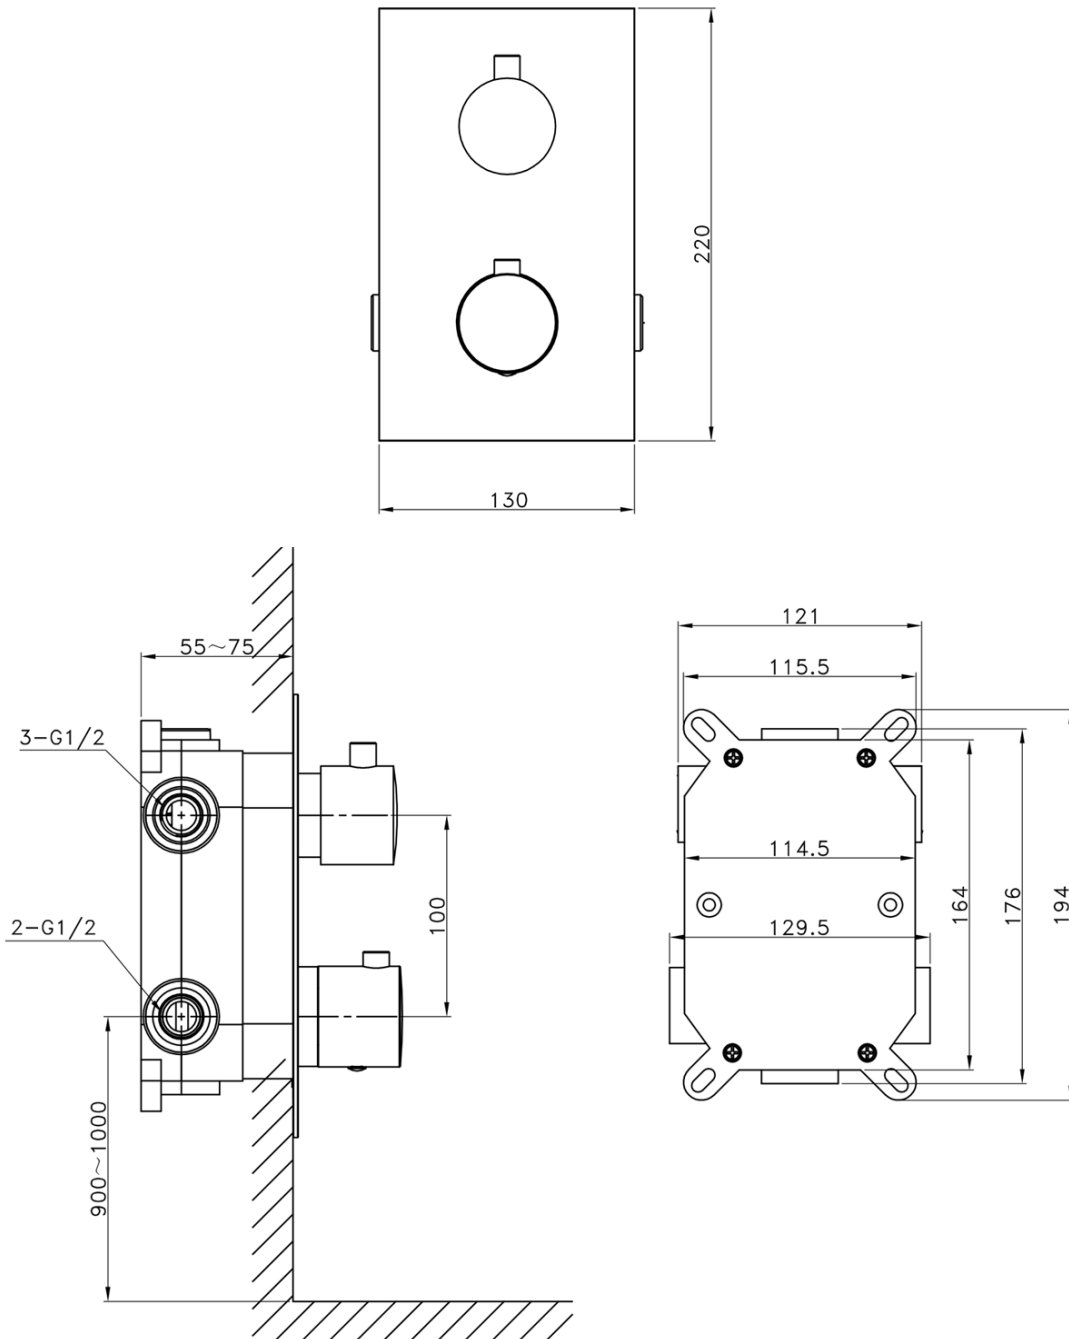

KIMURA Concealed Shower Set with Thermostatic Mixer Tap, box, 3 Outlets, Chrome

Order code: KU383-21

Basic information

Brand: Sapho
Series: KIMURA

Properties

Colour: Chrome
Material: Brass
Shape: Square
Installation: Concealed
Type of control: Thermostat
Type of diverter: Rotary
Shower functions: Rain, Waterfall
Equipment: AntiCalc, Anti-twist system, 3 outlets
Weight / Piece: 11.0 kg
Packaging: 5 Piece
Warranty: 6 years

Spare parts

Switch, 3 outlets (Order code: ND1102-63-1)

Replacement Thermostatic Cartridge (Order code: KU436)

KIMURA Concealed Shower Set with Thermostatic Mixer Tap, box, 3 Outlets, Chrome

Technical sheet

KIMURA Concealed Shower Set with Thermostatic Mixer Tap, box, 3 Outlets, Chrome

pressione - pressure
portata MAX - MAX flow

| 1 | 2 | 3 | 4 | 5 | bar |
|----|----|----|----|----|-------|
| 16 | 19 | 22 | 25 | 28 | l/min |