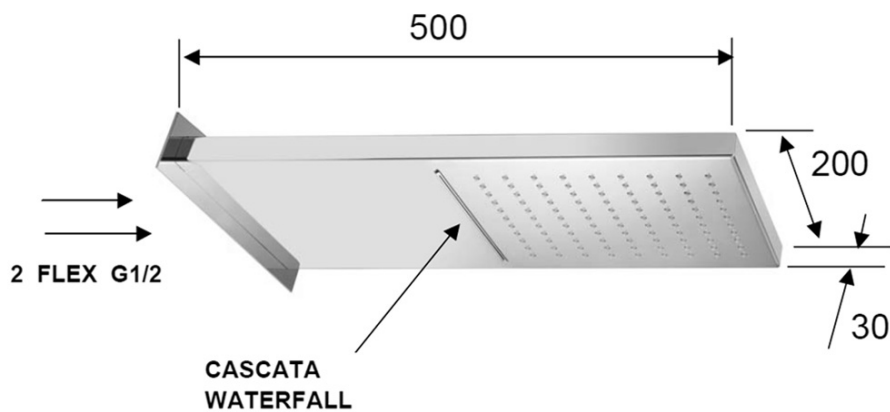

KIMURA Concealed Shower Set with Thermostatic Mixer Tap, box, 3 Outlets, Chrome

Order code: KU383-21

Basic information

Brand: Sapho
Series: KIMURA

Properties

Colour: Chrome
Material: Brass
Shape: Square
Installation: Concealed
Type of control: Thermostat
Type of diverter: Rotary
Shower functions: Rain, Waterfall
Equipment: AntiCalc, Anti-twist system, 3 outlets
Weight / Piece: 11.0 kg
Packaging: 5 Piece
Warranty: 6 years

Spare parts

Switch, 3 outlets (Order code: ND1102-63-1)

Replacement Thermostatic Cartridge (Order code: KU436)

KIMURA Concealed Shower Set with Thermostatic Mixer Tap, box, 3 Outlets, Chrome

Technical sheet

KIMURA Concealed Shower Set with Thermostatic Mixer Tap, box, 3 Outlets, Chrome

pressione - pressure
portata MAX - MAX flow

| 1 | 2 | 3 | 4 | 5 | bar |
|----|----|----|----|----|-------|
| 16 | 19 | 22 | 25 | 28 | l/min |