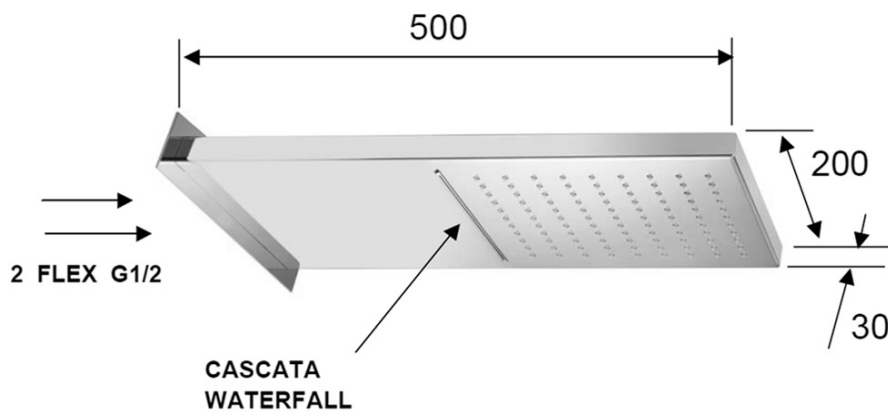

KIMURA Concealed Shower Set with Thermostatic Mixer Tap, box, 3 Outlets, Chrome

Order code: KU383-21

Basic information

Brand: Sapho
Series: KIMURA

Properties

Colour: Chrome
Material: Brass
Shape: Square
Installation: Concealed
Type of control: Thermostat
Type of diverter: Rotary
Shower functions: Rain, Waterfall
Equipment: AntiCalc, Anti-twist system, 3 outlets
Weight / Piece: 11.0 kg
Packaging: 5 Piece
Warranty: 6 years

Spare parts

Switch, 3 outlets (Order code: ND1102-63-1)

Replacement Thermostatic Cartridge (Order code: KU436)

KIMURA Concealed Shower Set with Thermostatic Mixer Tap, box, 3 Outlets, Chrome

Technical sheet

KIMURA Concealed Shower Set with Thermostatic Mixer Tap, box, 3 Outlets, Chrome

pressione - pressure
portata MAX - MAX flow

1	2	3	4	5	bar
16	19	22	25	28	l/min