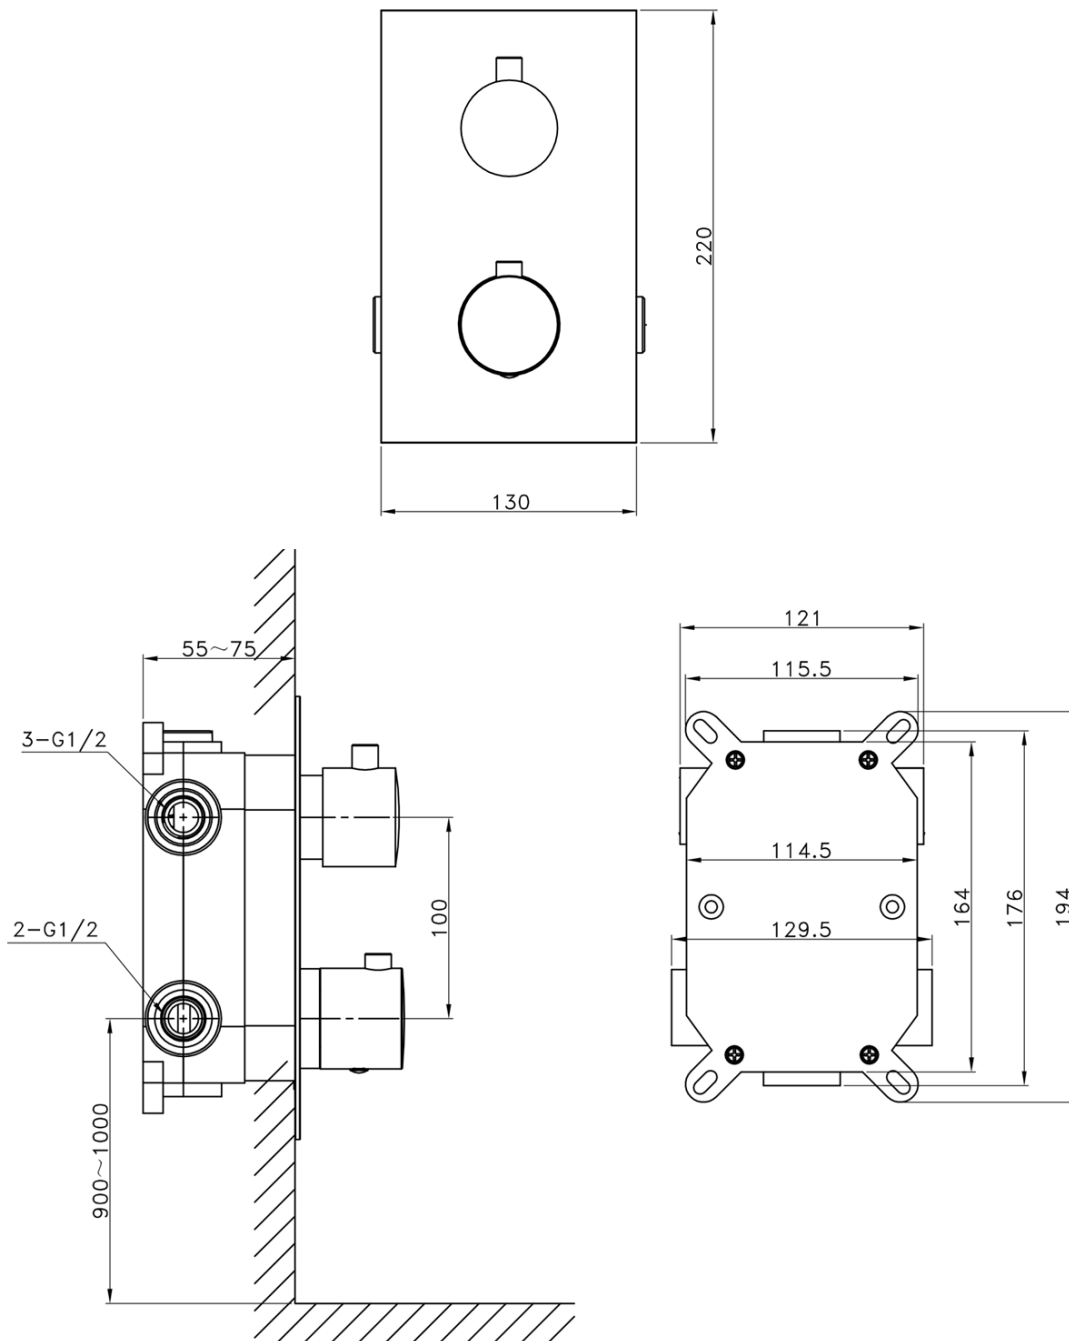

KIMURA Concealed Shower Set with Thermostatic Mixer Tap, box, 3 Outlets, Chrome

Order code: KU383-21

Basic information

Brand: Sapho
Series: KIMURA

Properties

Colour: Chrome
Material: Brass
Shape: Square
Installation: Concealed
Type of control: Thermostat
Type of diverter: Rotary
Shower functions: Rain, Waterfall
Equipment: AntiCalc, Anti-twist system, 3 outlets
Weight / Piece: 11.0 kg
Packaging: 5 Piece
Warranty: 6 years

Spare parts

Switch, 3 outlets (Order code: ND1102-63-1)

Replacement Thermostatic Cartridge (Order code: KU436)

KIMURA Concealed Shower Set with Thermostatic Mixer Tap, box, 3 Outlets, Chrome

Technical sheet

KIMURA Concealed Shower Set with Thermostatic Mixer Tap, box, 3 Outlets, Chrome

pressione - pressure
portata MAX - MAX flow

1	2	3	4	5	bar
16	19	22	25	28	l/min