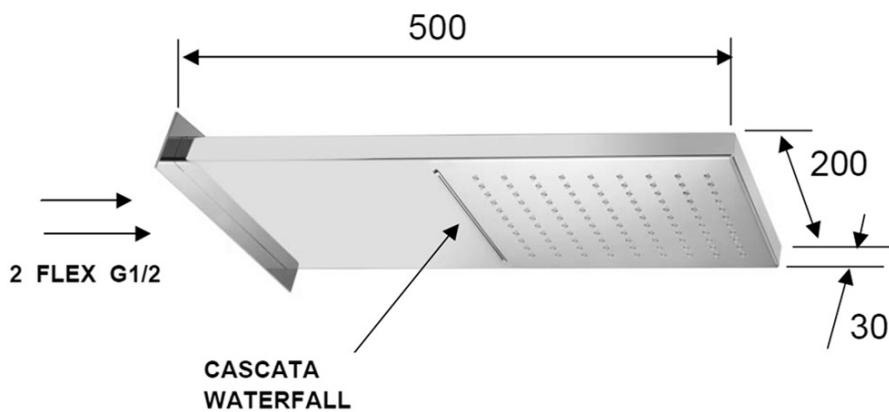

KIMURA Concealed Shower Set with Thermostatic Mixer Tap, box, 3 Outlets, Chrome

Order code: KU383-21

Basic information

Brand: Sapho
Series: KIMURA

Properties

Colour: Chrome
Material: Brass
Shape: Square
Installation: Concealed
Type of control: Thermostat
Type of diverter: Rotary
Shower functions: Rain, Waterfall
Equipment: AntiCalc, Anti-twist system, 3 outlets
Weight / Piece: 11.0 kg
Packaging: 5 Piece
Warranty: 6 years

Spare parts

Switch, 3 outlets (Order code: ND1102-63-1)

Replacement Thermostatic Cartridge (Order code: KU436)

KIMURA Concealed Shower Set with Thermostatic Mixer Tap, box, 3 Outlets, Chrome

Technical sheet

KIMURA Concealed Shower Set with Thermostatic Mixer Tap, box, 3 Outlets, Chrome

pressione - pressure
portata MAX - MAX flow

1	2	3	4	5	bar
16	19	22	25	28	l/min