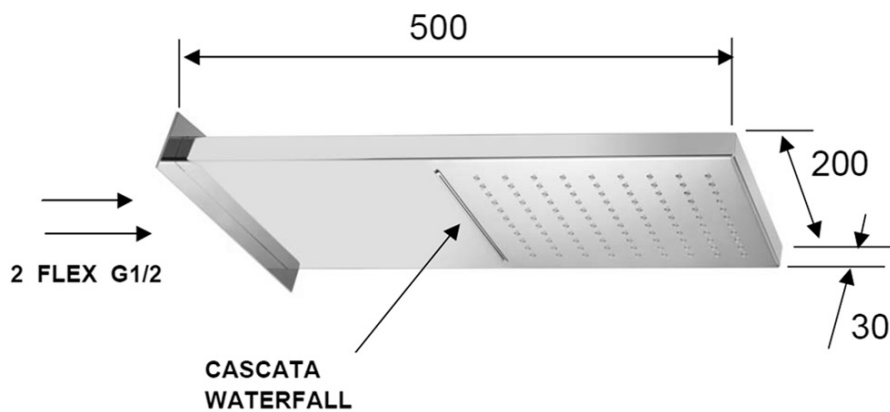

KIMURA Concealed Shower Set with Thermostatic Mixer Tap, box, 3 Outlets, Chrome

Order code: KU383-21

Basic information

Brand: Sapho
Series: KIMURA

Properties

Colour: Chrome
Material: Brass
Shape: Square
Installation: Concealed
Type of control: Thermostat
Type of diverter: Rotary
Shower functions: Rain, Waterfall
Equipment: AntiCalc, Anti-twist system, 3 outlets
Weight / Piece: 11.0 kg
Packaging: 5 Piece
Warranty: 6 years

Spare parts

Switch, 3 outlets (Order code: ND1102-63-1)

Replacement Thermostatic Cartridge (Order code: KU436)

KIMURA Concealed Shower Set with Thermostatic
Mixer Tap, box, 3 Outlets, Chrome

Technical sheet

KIMURA Concealed Shower Set with Thermostatic Mixer Tap, box, 3 Outlets, Chrome

pressione - pressure
portata MAX - MAX flow

1	2	3	4	5	bar
16	19	22	25	28	l/min