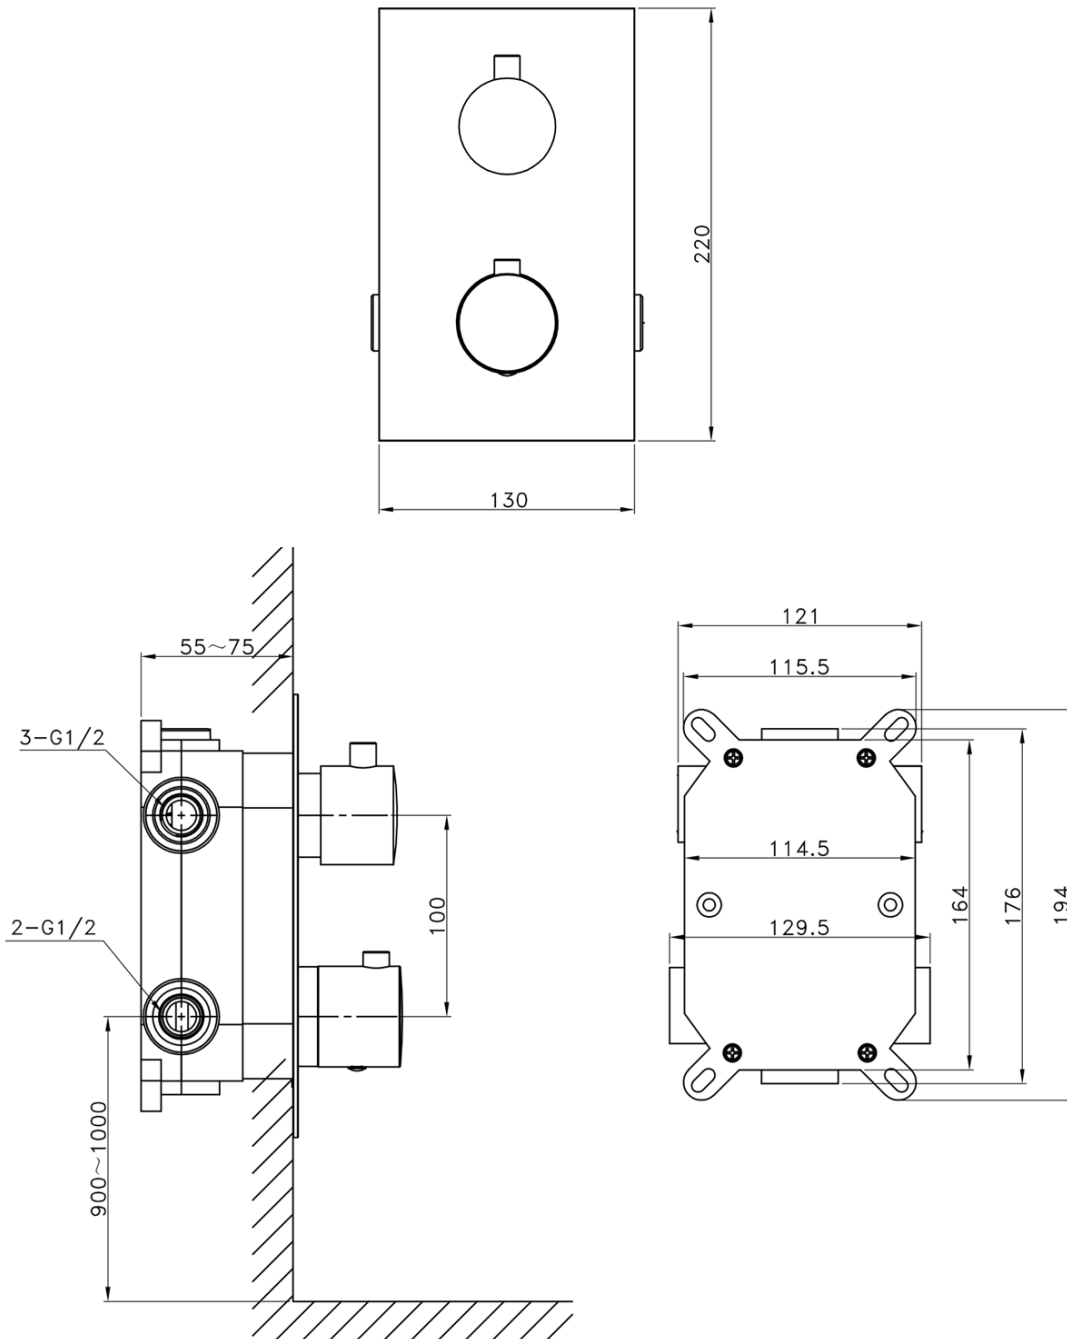

KIMURA Concealed Shower Set with Thermostatic Mixer Tap, box, 3 Outlets, Chrome

Order code: KU383-21

Basic information

Brand: Sapho
Series: KIMURA

Properties

Colour: Chrome
Material: Brass
Shape: Square
Installation: Concealed
Type of control: Thermostat
Type of diverter: Rotary
Shower functions: Rain, Waterfall
Equipment: AntiCalc, Anti-twist system, 3 outlets
Weight / Piece: 11.0 kg
Packaging: 5 Piece
Warranty: 6 years

Spare parts

Switch, 3 outlets (Order code: ND1102-63-1)

Replacement Thermostatic Cartridge (Order code: KU436)

KIMURA Concealed Shower Set with Thermostatic
Mixer Tap, box, 3 Outlets, Chrome

Technical sheet

KIMURA Concealed Shower Set with Thermostatic Mixer Tap, box, 3 Outlets, Chrome

pressione - pressure
portata MAX - MAX flow

1	2	3	4	5	bar
16	19	22	25	28	l/min