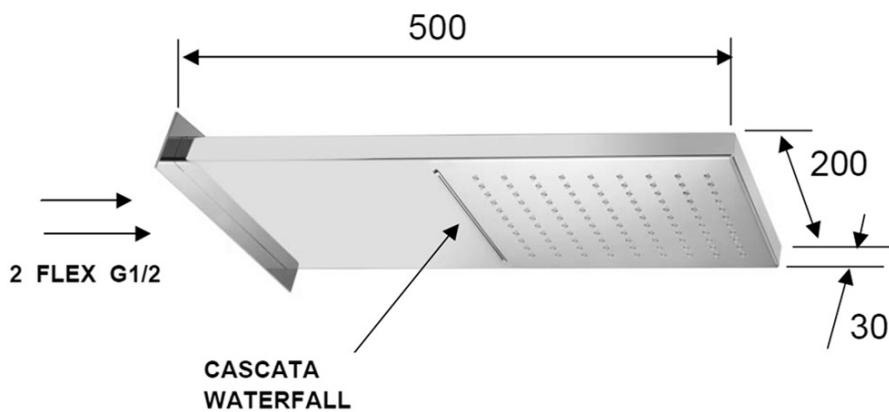

KIMURA Concealed Shower Set with Thermostatic Mixer Tap, box, 3 Outlets, Chrome

Order code: KU383-21

Basic information

Brand: Sapho
Series: KIMURA

Properties

Colour: Chrome
Material: Brass
Shape: Square
Installation: Concealed
Type of control: Thermostat
Type of diverter: Rotary
Shower functions: Rain, Waterfall
Equipment: AntiCalc, Anti-twist system, 3 outlets
Weight / Piece: 11.0 kg
Packaging: 5 Piece
Warranty: 6 years

Spare parts

Switch, 3 outlets (Order code: ND1102-63-1)

Replacement Thermostatic Cartridge (Order code: KU436)

**KIMURA Concealed Shower Set with Thermostatic
Mixer Tap, box, 3 Outlets, Chrome**

Technical sheet

KIMURA Concealed Shower Set with Thermostatic Mixer Tap, box, 3 Outlets, Chrome

pressione - pressure
portata MAX - MAX flow

1	2	3	4	5	bar
16	19	22	25	28	l/min