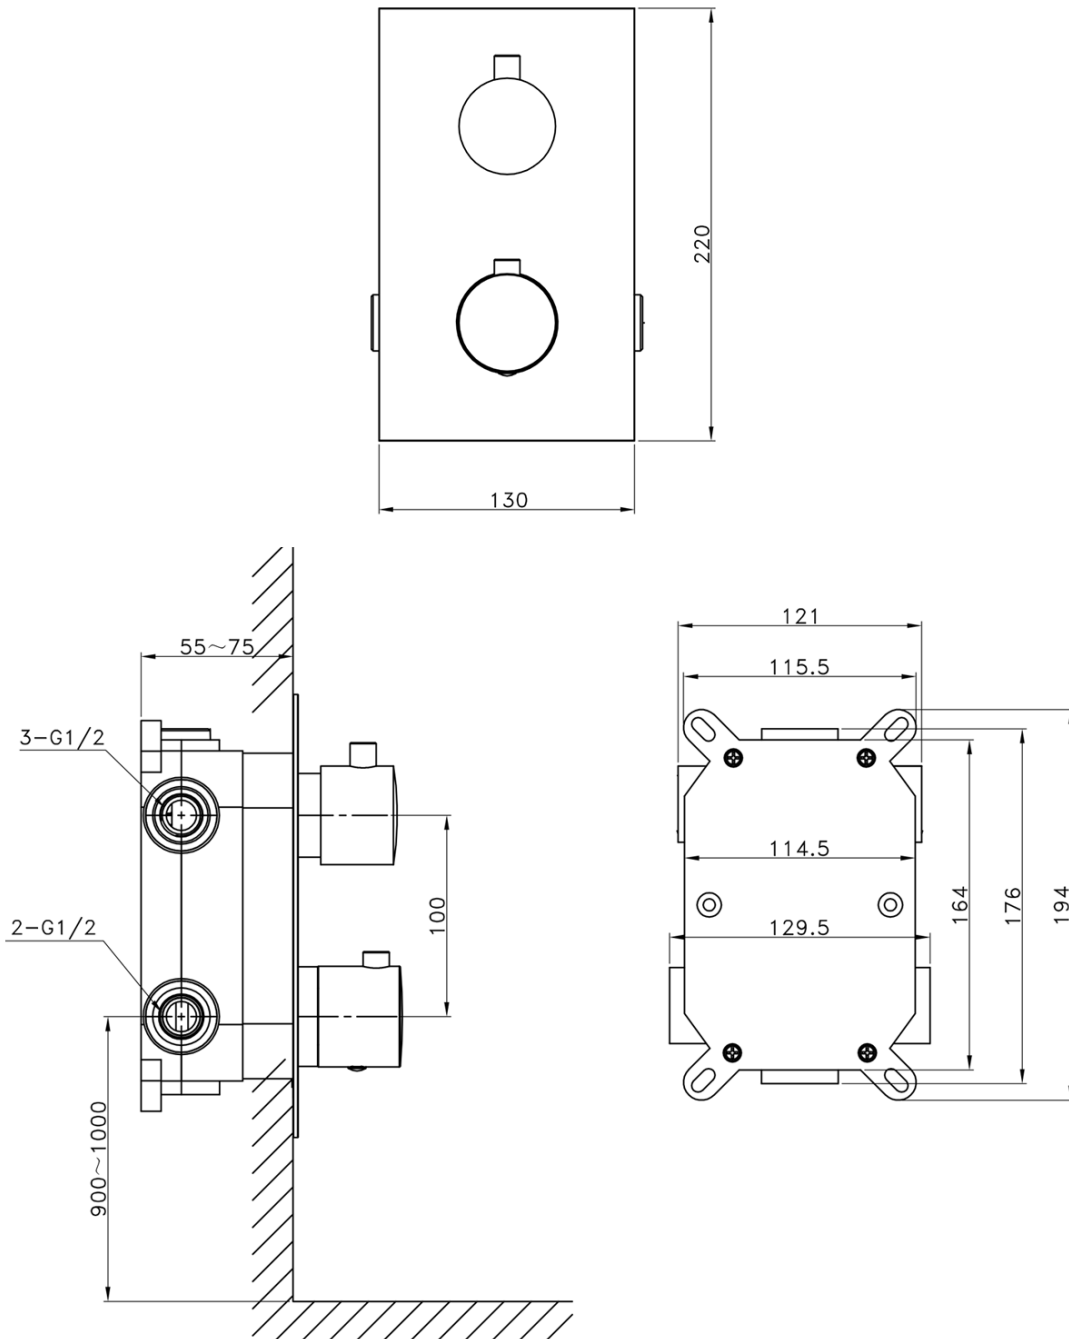

KIMURA Concealed Shower Set with Thermostatic Mixer Tap, box, 3 Outlets, Chrome

Order code: KU383-21

Basic information

Brand: Sapho
Series: KIMURA

Properties

Colour: Chrome
Material: Brass
Shape: Square
Installation: Concealed
Type of control: Thermostat
Type of diverter: Rotary
Shower functions: Rain, Waterfall
Equipment: AntiCalc, Anti-twist system, 3 outlets
Weight / Piece: 11.0 kg
Packaging: 5 Piece
Warranty: 6 years

Spare parts

Switch, 3 outlets (Order code: ND1102-63-1)

Replacement Thermostatic Cartridge (Order code: KU436)

**KIMURA Concealed Shower Set with Thermostatic
Mixer Tap, box, 3 Outlets, Chrome**

Technical sheet

KIMURA Concealed Shower Set with Thermostatic Mixer Tap, box, 3 Outlets, Chrome

pressione - pressure
portata MAX - MAX flow

1	2	3	4	5	bar
16	19	22	25	28	l/min