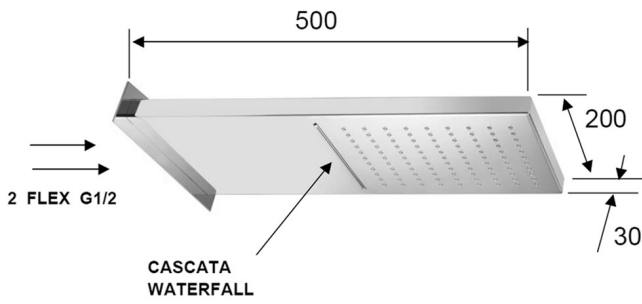

pressione - pressure
portata MAX - MAX flow

1	2	3	4	5	bar
16	19	22	25	28	l/min