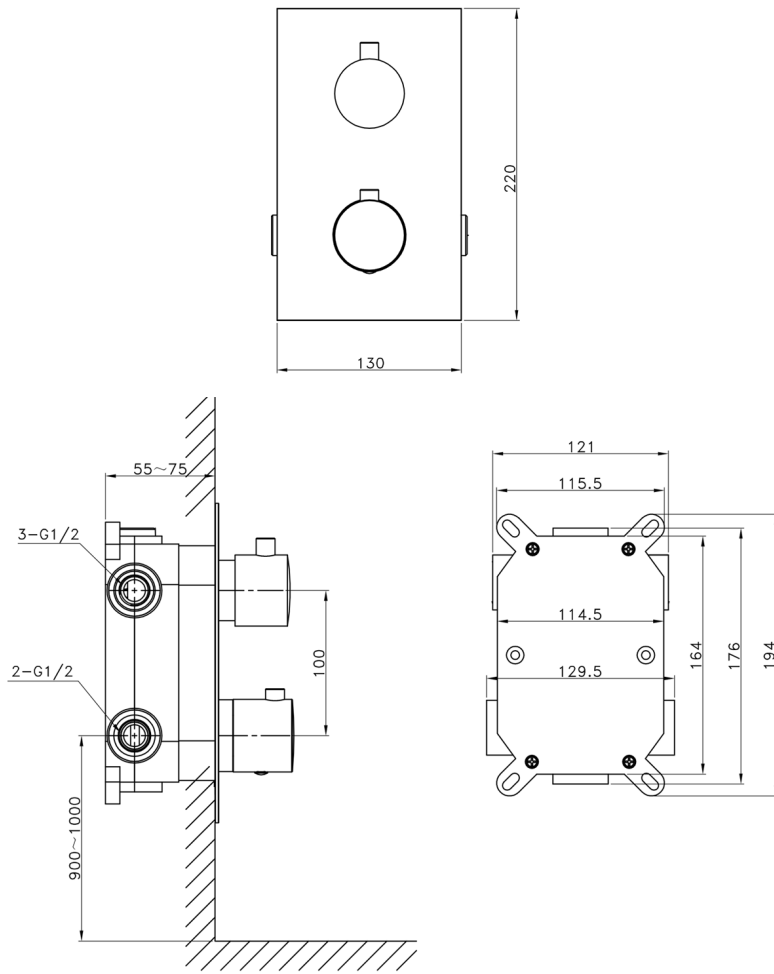

## KIMURA Concealed Shower Set with Thermostatic Mixer Tap, box, 3 Outlets, Chrome

Order code: KU383-21

## Technical sheet

pressione - pressure  
portata MAX - MAX flow

1	2	3	4	5	bar
16	19	22	25	28	l/min