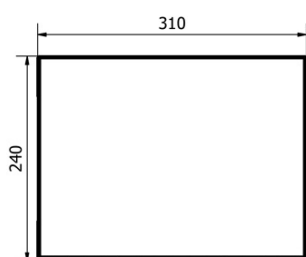

**Laundry basket for cabinet 310x570x230mm, Velcro fastener, black**

**Order code:** UPE600B

**Basic information**

**Brand:** Sapho

**Size**

**Width:** 310 mm

**Height:** 570 mm

**Depth:** 230 mm

**Properties**

**Colour:** Black

**Weight / Piece:** 1.3 kg

**Packaging:** 1 Piece

**Warranty:** 2 years

Laundry basket for cabinet 310x570x230mm, Velcro fastener, black

Technical sheet

A (1 : 1,5)