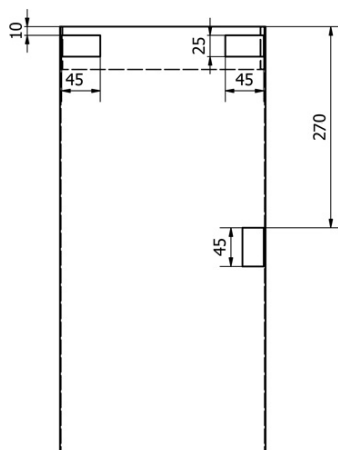

**Laundry basket for cabinet 310x570x230mm, Velcro fastener, black**

**Order code:** UPE600B

**Basic information**

**Brand:** Sapho

**Size**

**Width:** 310 mm

**Height:** 570 mm

**Depth:** 230 mm

**Properties**

**Colour:** Black

**Weight / Piece:** 1.3 kg

**Packaging:** 1 Piece

**Warranty:** 2 years

Laundry basket for cabinet 310x570x230mm, Velcro fastener, black

Technical sheet

A (1 : 1,5)