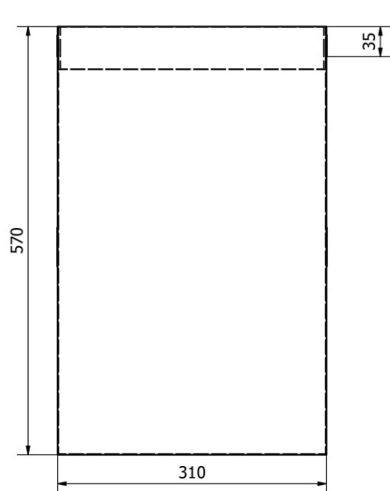

**Laundry basket for cabinet 310x570x230mm, Velcro fastener, black**

**Order code:** UPE600B

**Basic information**

**Brand:** Sapho

**Size**

**Width:** 310 mm

**Height:** 570 mm

**Depth:** 230 mm

**Properties**

**Colour:** Black

**Weight / Piece:** 1.3 kg

**Packaging:** 1 Piece

**Warranty:** 2 years

Laundry basket for cabinet 310x570x230mm, Velcro fastener, black

Technical sheet

A (1 : 1,5)