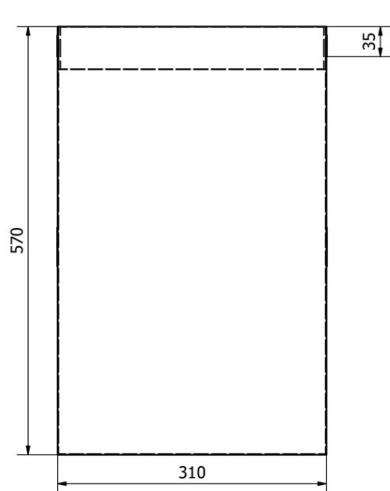

Laundry basket for cabinet 310x570x230mm, Velcro fastener, black

Order code: UPE600B

Basic information

Brand: Sapho

Size

Width: 310 mm

Height: 570 mm

Depth: 230 mm

Properties

Colour: Black

Weight / Piece: 1.3 kg

Packaging: 1 Piece

Warranty: 2 years

Laundry basket for cabinet 310x570x230mm, Velcro fastener, black

Technical sheet

A (1 : 1,5)