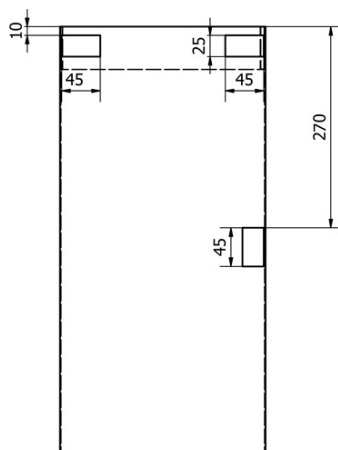

Laundry basket for cabinet 310x570x230mm, Velcro fastener, black

Order code: UPE600B

Basic information

Brand: Sapho

Size

Width: 310 mm

Height: 570 mm

Depth: 230 mm

Properties

Colour: Black

Weight / Piece: 1.3 kg

Packaging: 1 Piece

Warranty: 2 years

Laundry basket for cabinet 310x570x230mm, Velcro fastener, black

Technical sheet

A (1 : 1,5)