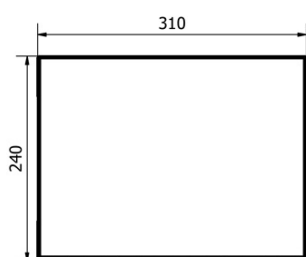

Laundry basket for cabinet 310x570x230mm, Velcro fastener, black

Order code: UPE600B

Basic information

Brand: Sapho

Size

Width: 310 mm

Height: 570 mm

Depth: 230 mm

Properties

Colour: Black

Weight / Piece: 1.3 kg

Packaging: 1 Piece

Warranty: 2 years

Laundry basket for cabinet 310x570x230mm, Velcro fastener, black

Technical sheet

A (1 : 1,5)