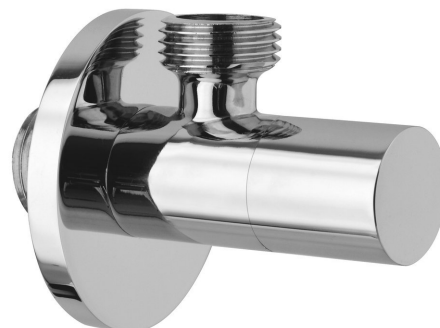

## Angle Valve with rosette, round, 1/2"x 3/8", chrom

Order code: SL011

### Properties

Colour: Chrome

Material: Brass

Thread size: 1/2"x3/8"

Equipment: Without filter

Weight / Piece: 0.16 kg

Packaging: 1 Piece

Warranty: 2 years