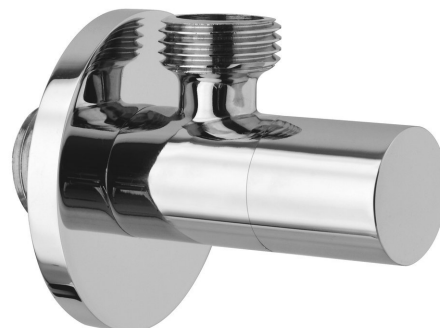

Angle Valve with rosette, round, 1/2"x 3/8", chrom

Order code: SL011

Basic information

Brand: Sapho

Properties

Colour: Chrome

Material: Brass

Thread size: 1/2"x3/8"

Equipment: Without filter

Weight / Piece: 0.16 kg

Packaging: 1 Piece

Warranty: 2 years