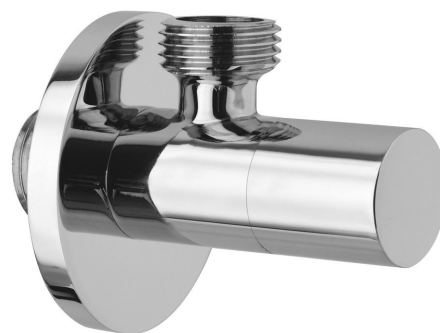

Angle Valve with rosette, round, 1/2"x 3/8", chrom

Order code: SL011

Properties

Colour: Chrome

Material: Brass

Warranty: 2 years

Technical sheet