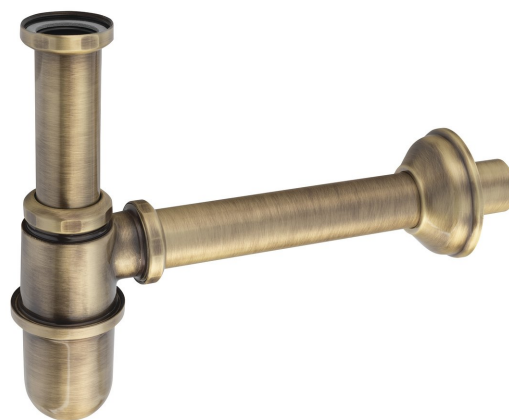

RETRO Washbasin Siphon 5/4" dia 32mm, bronze

Order code: 9596

Basic information

Brand: Sapho
Series: ANTEA

Properties

Colour: Bronze
Material: Brass
Waste diameter: 32 mm
Thread size: 5/4"
Weight / Piece: 1.05 kg
Packaging: 1 Piece
Warranty: 2 years