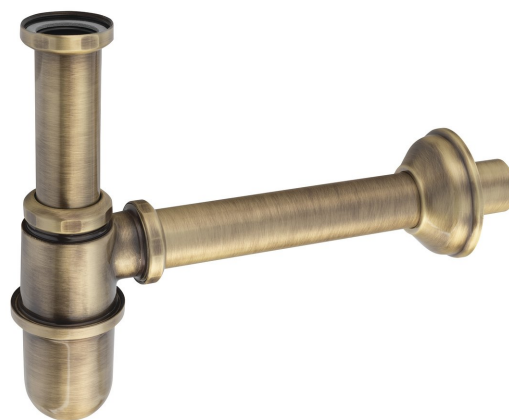

## RETRO Washbasin Siphon 5/4" dia 32mm, bronze

Order code: 9596

### Basic information

Brand: Sapho  
Series: ANTEA

### Properties

Colour: Bronze  
Material: Brass  
Waste diameter: 32 mm  
Thread size: 5/4"  
Weight / Piece: 1.05 kg  
Packaging: 1 Piece  
Warranty: 2 years

Technical sheet