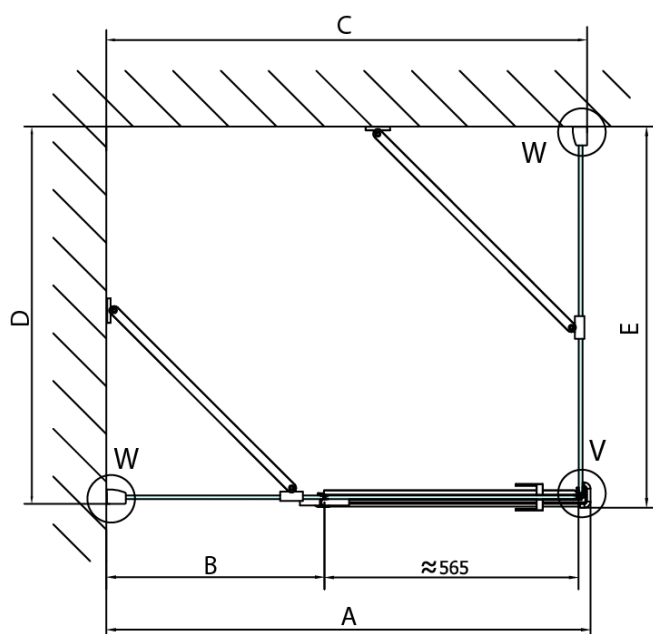

FORTIS Side Panel, 1200mm, clear glass

Order code: FL3512

Basic information

Brand: Polysan

Series: FORTIS

Size

Width: 1200 mm

Height: 2000 mm

Properties

Profile colour: Chrome - polished aluminum

Shape: Fixed panel for shower door

Glass colour: TRANSPARENT glass

Glass finish: Antidrop

Glass thickness: 8 mm

Weight / Piece: 51.0 kg

Packaging: 1 Piece

Warranty: 2 years

Technical sheet

Dveře	A (mm)	B (mm)	C (mm)
FL1080	785-801	≈ 200	779-795
FL1090	885-901	≈ 300	879-895
FL1010	985-1001	≈ 400	979-995
FL1011	1085-1101	≈ 500	1079-1095
FL1012	1185-1201	≈ 600	1179-1195
FL1113	1285-1301	≈ 700	1279-1295
FL1114	1385-1401	≈ 800	1379-1395
FL1115	1485-1501	≈ 900	1479-1495