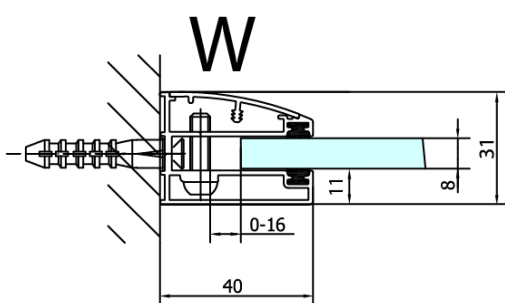

Technical sheet

Dveře	A (mm)	B (mm)	C (mm)
FL1080	785-801	≈ 200	779-795
FL1090	885-901	≈ 300	879-895
FL1010	985-1001	≈ 400	979-995
FL1011	1085-1101	≈ 500	1079-1095
FL1012	1185-1201	≈ 600	1179-1195
FL1113	1285-1301	≈ 700	1279-1295
FL1114	1385-1401	≈ 800	1379-1395
FL1115	1485-1501	≈ 900	1479-1495

Boční stěna	E	D
FL3580	785-801	779-795
FL3590	885-901	879-895
FL3510	985-1001	979-995
FL3511	1085-1101	1079-1095
FL3512	1185-1201	1179-1195