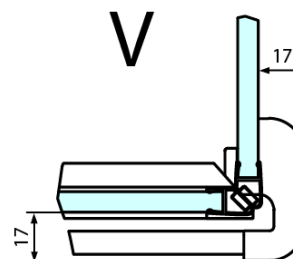

Technical sheet

Dveře	A (mm)	B (mm)	C (mm)
FL1080	785-801	≈ 200	779-795
FL1090	885-901	≈ 300	879-895
FL1010	985-1001	≈ 400	979-995
FL1011	1085-1101	≈ 500	1079-1095
FL1012	1185-1201	≈ 600	1179-1195
FL1113	1285-1301	≈ 700	1279-1295
FL1114	1385-1401	≈ 800	1379-1395
FL1115	1485-1501	≈ 900	1479-1495

Boční stěna	E	D
FL3580	785-801	779-795
FL3590	885-901	879-895
FL3510	985-1001	979-995
FL3511	1085-1101	1079-1095
FL3512	1185-1201	1179-1195