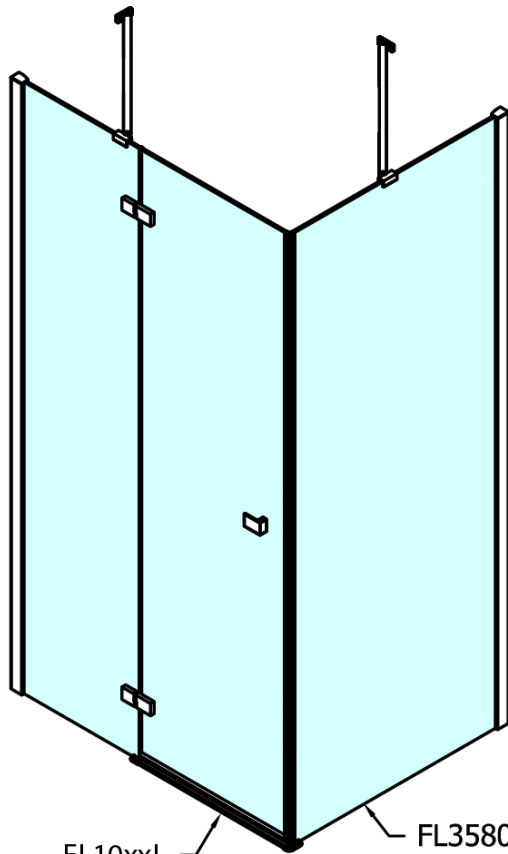

FORTIS Side Panel, 1100mm, clear glass

Order code: FL3511

Basic information

Brand: Polysan

Series: FORTIS

Size

Width: 1100 mm

Height: 2000 mm

Properties

Profile colour: Chrome - polished aluminum

Shape: Fixed panel for shower door

Glass colour: TRANSPARENT glass

Glass finish: Antidrop

Glass thickness: 8 mm

Weight / Piece: 47.0 kg

Packaging: 1 Piece

Warranty: 2 years

Technical sheet

FL10xxL
FL11xxL

FL3580
FL3590
FL3510
FL3511
FL3512

FL3580
FL3590
FL3510
FL3511
FL3512

FL10xxR
FL11xxR

| Dveře | A (mm) | B (mm) | C (mm) |
|--------|-----------|--------|-----------|
| FL1080 | 785-801 | ≈ 200 | 779-795 |
| FL1090 | 885-901 | ≈ 300 | 879-895 |
| FL1010 | 985-1001 | ≈ 400 | 979-995 |
| FL1011 | 1085-1101 | ≈ 500 | 1079-1095 |
| FL1012 | 1185-1201 | ≈ 600 | 1179-1195 |
| FL1113 | 1285-1301 | ≈ 700 | 1279-1295 |
| FL1114 | 1385-1401 | ≈ 800 | 1379-1395 |
| FL1115 | 1485-1501 | ≈ 900 | 1479-1495 |

| Boční stěna | E | D |
|-------------|-----------|-----------|
| FL3580 | 785-801 | 779-795 |
| FL3590 | 885-901 | 879-895 |
| FL3510 | 985-1001 | 979-995 |
| FL3511 | 1085-1101 | 1079-1095 |
| FL3512 | 1185-1201 | 1179-1195 |