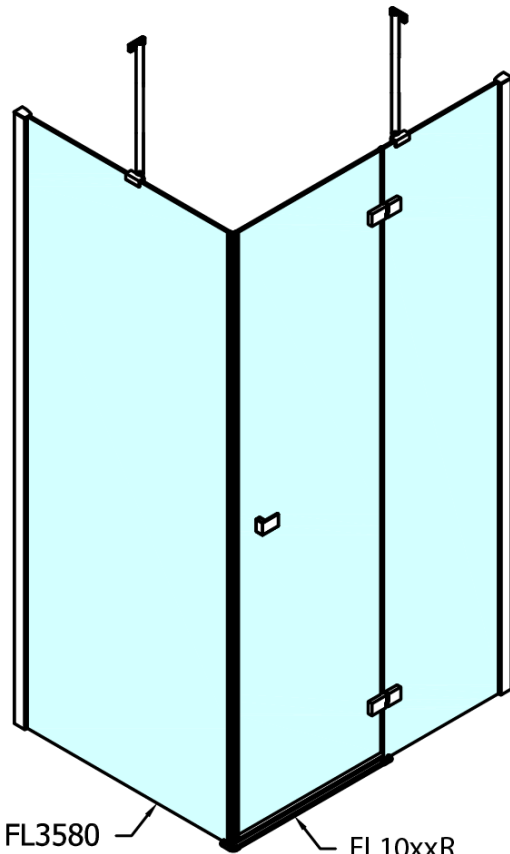

FORTIS Side Panel, 1100mm, clear glass

Order code: FL3511

Basic information

Brand: Polysan

Series: FORTIS

Size

Width: 1100 mm

Height: 2000 mm

Properties

Profile colour: Chrome - polished aluminum

Shape: Fixed panel for shower door

Glass colour: TRANSPARENT glass

Glass finish: Antidrop

Glass thickness: 8 mm

Weight / Piece: 47.0 kg

Packaging: 1 Piece

Warranty: 2 years

Technical sheet

FL10xxL
FL11xxL

FL3580
FL3590
FL3510
FL3511
FL3512

FL3580
FL3590
FL3510
FL3511
FL3512

FL10xxR
FL11xxR

| Dveře | A (mm) | B (mm) | C (mm) |
|--------|-----------|--------|-----------|
| FL1080 | 785-801 | ≈ 200 | 779-795 |
| FL1090 | 885-901 | ≈ 300 | 879-895 |
| FL1010 | 985-1001 | ≈ 400 | 979-995 |
| FL1011 | 1085-1101 | ≈ 500 | 1079-1095 |
| FL1012 | 1185-1201 | ≈ 600 | 1179-1195 |
| FL1113 | 1285-1301 | ≈ 700 | 1279-1295 |
| FL1114 | 1385-1401 | ≈ 800 | 1379-1395 |
| FL1115 | 1485-1501 | ≈ 900 | 1479-1495 |

| Boční stěna | E | D |
|-------------|-----------|-----------|
| FL3580 | 785-801 | 779-795 |
| FL3590 | 885-901 | 879-895 |
| FL3510 | 985-1001 | 979-995 |
| FL3511 | 1085-1101 | 1079-1095 |
| FL3512 | 1185-1201 | 1179-1195 |