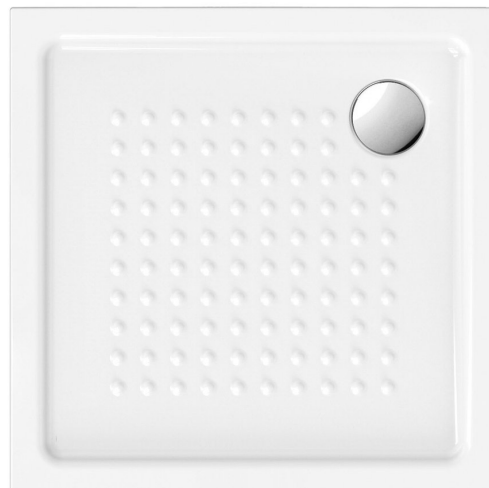

Ceramic shower tray square 80x80x4,5cm, white ExtraGlaze

GSI[®]

Order code: 438411

Basic information

Brand: GSI
Series: EXTRA FLAT

Size

Length: 800 mm
Width: 800 mm
Height: 45 mm

Properties

Colour: White
Material: Ceramic
Shape: Square
Waste diameter: 90 mm
Load capacity: 150 kg
Bottom Relief (surface): Profiled
Properties: ExtraGlaze
Weight / Piece: 29.0 kg
Packaging: 1 Piece
Warranty: 2 years

Technical sheet

LATO NON SMALTATO - NOT GLAZED SIDE