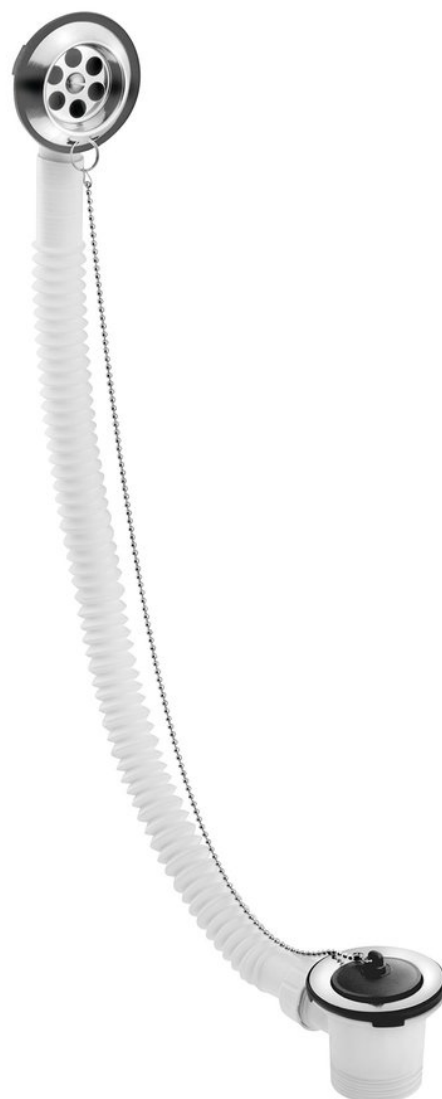

## Bath set with plug on chain, L-700mm, 6/4", stainless steel

**BRUCKNER**

**Order code:** 164.140.2

### Size

**Length:** 700 mm

### Properties

**Colour:** Chrome

**Material:** Plastic

**Equipment:** Control: Chain

**Weight / Piece:** 0.2 kg

**Packaging:** 1 Piece

**Warranty:** 2 years

Technical sheet