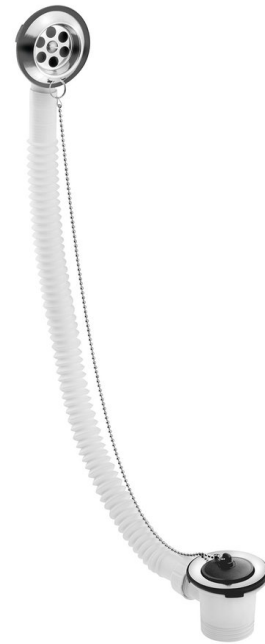

Bath set with plug on chain, L-700mm, 6/4", stainless steel

Order code: 164.140.2

Size
Length: 700 mm

Properties

Colour: Chrome
Material: Plastic
Warranty: 2 years

Technical sheet