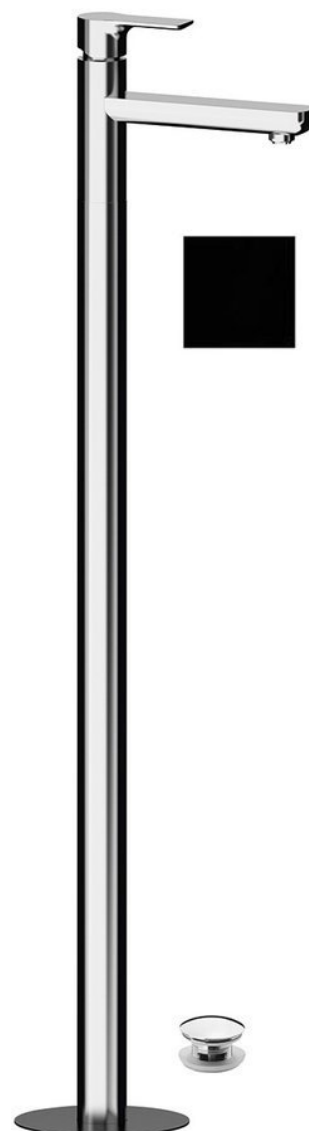

PAX washbasin mixer into floor, black matt

Order code: XA16/15

Basic information

Brand: Sapho
Series: PAX

Size

Width: 46 mm
Height: 1102 mm
Depth: 180 mm

Properties

Colour: Black matt
Material: Brass
Shape: Circular
Installation: Floorstanding
Type of control: Lever
Cartridge diameter: 35 mm
Spout Height: 925 mm
Equipment: Including waste
Weight / Piece: 12.5 kg
Packaging: 1 Piece
Warranty: 6 years

Spare parts

KEROX ECO Replacement Cartridge dia 35mm, low (Order code: 2121B2)
Replacement Cartridge (Order code: 521601)

Technical sheet