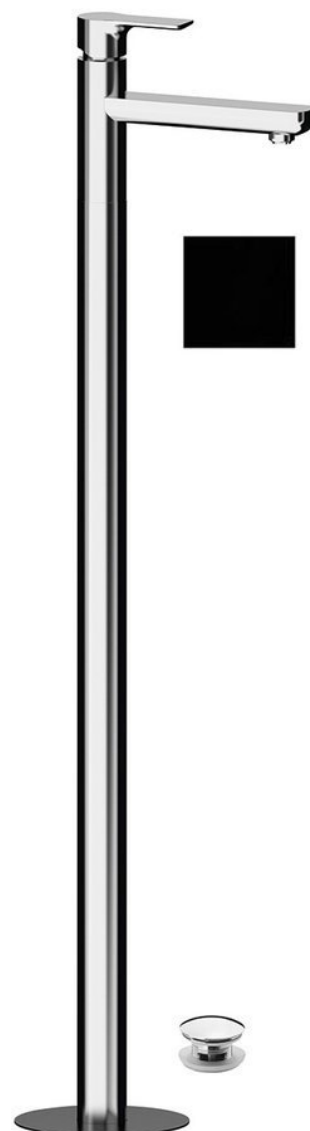

PAX washbasin mixer into floor, black matt

Order code: XA16/15

Basic information

Brand: Sapho
Series: PAX

Size

Width: 46 mm
Height: 1102 mm
Depth: 180 mm

Properties

Colour: Black matt
Material: Brass
Shape: Circular
Installation: Floorstanding
Type of control: Lever
Cartridge diameter: 35 mm
Spout Height: 925 mm
Equipment: Including waste
Weight / Piece: 12.5 kg
Packaging: 1 Piece
Warranty: 6 years

Spare parts

KEROX ECO Replacement Cartridge dia 35mm, low (Order code: 2121B2)
Replacement Cartridge (Order code: 521601)

Technical sheet