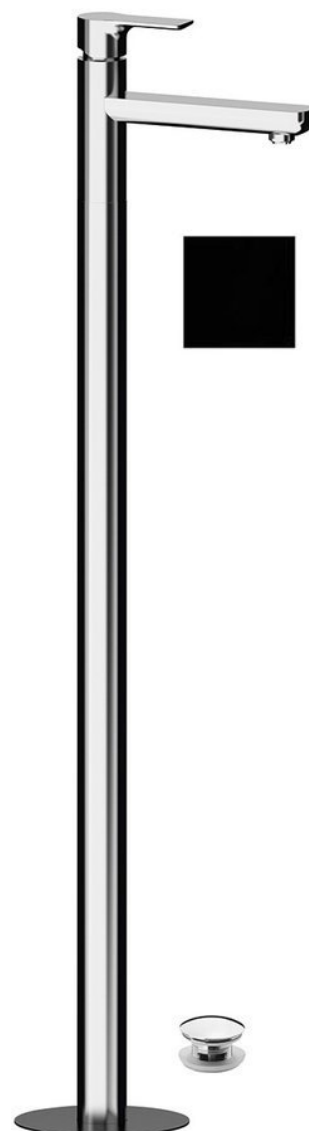

## PAX washbasin mixer into floor, black matt

Order code: XA16/15

### Basic information

Brand: Sapho  
Series: PAX

### Size

Width: 46 mm  
Height: 1102 mm  
Depth: 180 mm

### Properties

Colour: Black matt  
Material: Brass  
Shape: Circular  
Installation: Floorstanding  
Type of control: Lever  
Cartridge diameter: 35 mm  
Spout Height: 925 mm  
Equipment: Including waste  
Weight / Piece: 12.5 kg  
Packaging: 1 Piece  
Warranty: 6 years