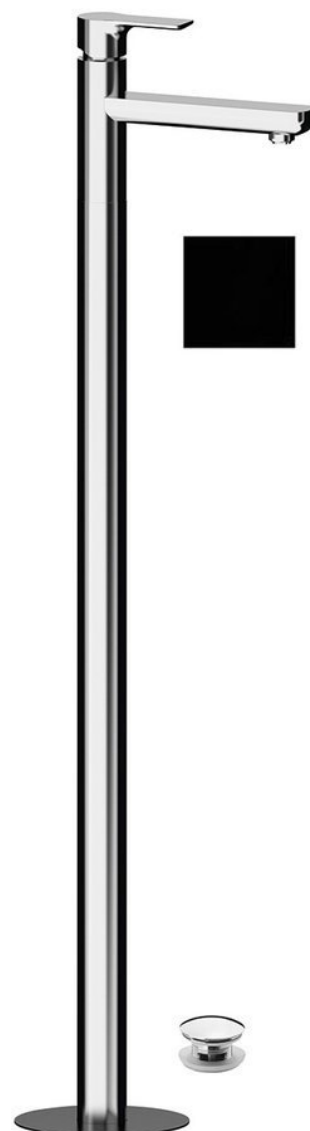

## PAX washbasin mixer into floor, black matt

Order code: XA16/15

### Basic information

Brand: Sapho  
Series: PAX

### Size

Width: 46 mm  
Height: 1102 mm  
Depth: 180 mm

### Properties

Colour: Black matt  
Material: Brass  
Shape: Circular  
Installation: Floorstanding  
Type of control: Lever  
Cartridge diameter: 35 mm  
Spout Height: 925 mm  
Equipment: Including waste  
Weight / Piece: 12.5 kg  
Packaging: 1 Piece  
Warranty: 6 years