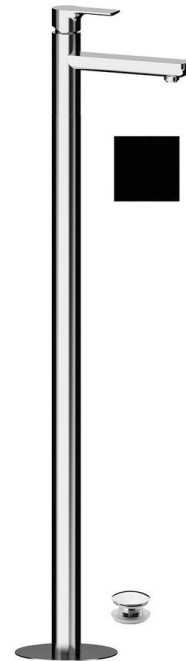

## PAX washbasin mixer into floor, black matt

Order code: XA16/15

### Size

Width: 46 mm  
 Height: 1102 mm  
 Depth: 180 mm

### Properties

Colour: Black matt  
 Material: Brass  
 Warranty: 6 years